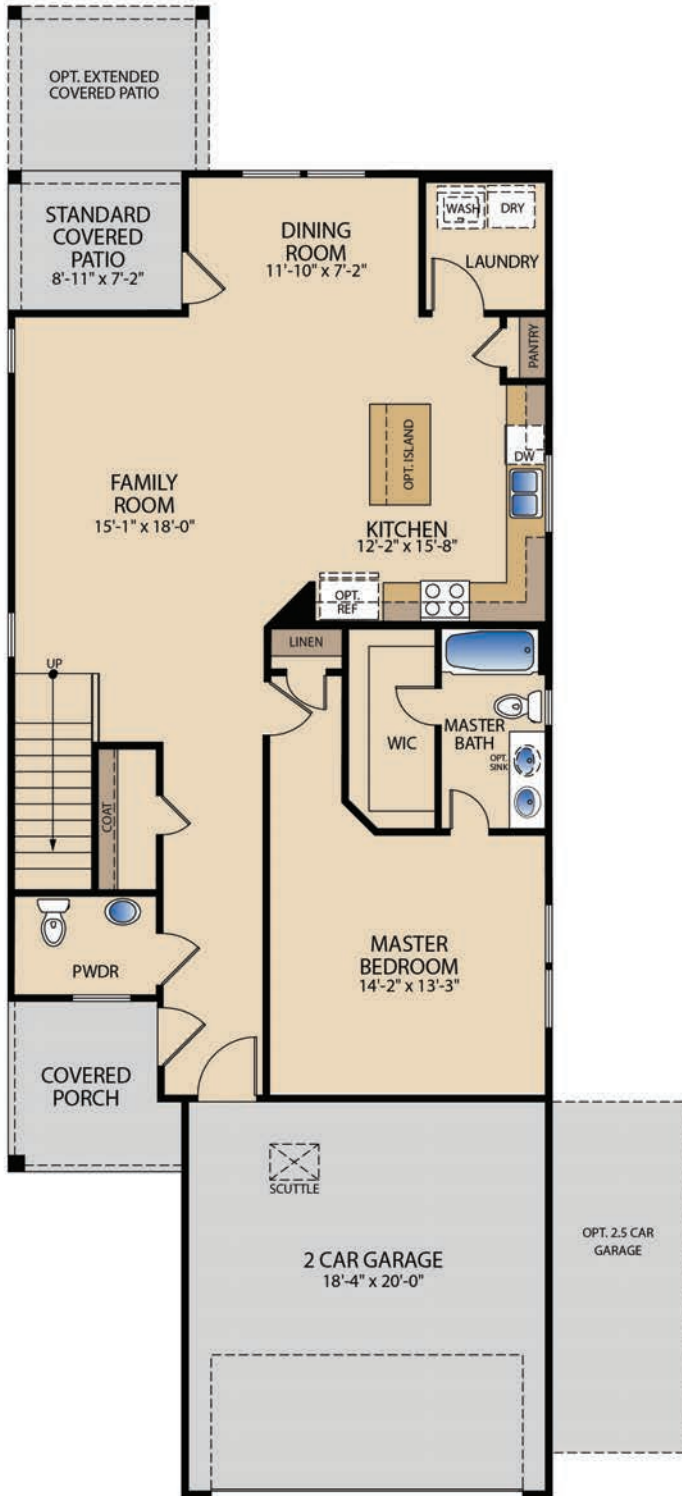

The Walker

PLAN 42242

A QUALICO Company

ELEVATION A

View photos and more!

HOME FEATURES

4	2.5	2	2,275

Walk-in Closets | Loft at Second Floor | Coat Closet
Laundry Room | Covered Patio

ELEVATION B

ELEVATION C

The Walker

PLAN 42242

A QUALICO Company

FIRST FLOOR

SECOND FLOOR

OPT. EXPANDED LOFT/GAMEROOM