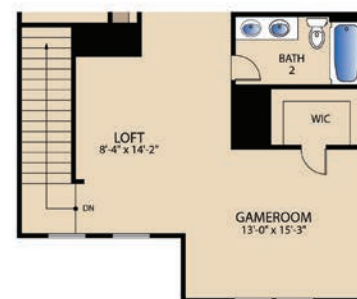

The Walker

PLAN 42242

A QUALICO Company

ELEVATION A

View photos and more!

HOME FEATURES

4	2.5	2	2,275

Walk-in Closets | Loft at Second Floor | Coat Closet
Laundry Room | Covered Patio

ELEVATION B

ELEVATION C

The Walker

PLAN 42242

A QUALICO Company

FIRST FLOOR

SECOND FLOOR

OPT. EXPANDED LOFT/GAMEROOM