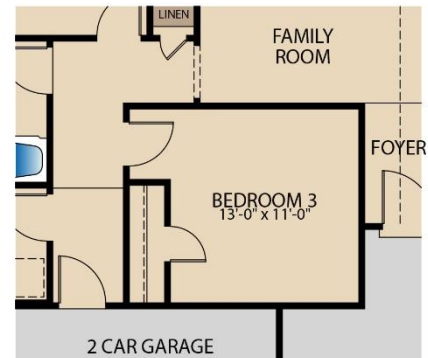

Trestle

Plan 41427 | 1 Story | 3 Bedrooms | 2 Bathrooms | 1,369 Sq. Ft.

TRESTLE - FIRST FLOOR

OPT. COVERED PATIO

OPT. BEDROOM 3 AT STUDY

Trestle

Plan 41427 | 1 Story | 3 Bedrooms | 2 Bathrooms | 1,369 Sq. Ft.

Trestle A

Trestle B

Trestle C

 pacesetterhometexas.com

© Pacesetter Homes, LLC. Unauthorized use of this plan is a violation of the U.S. Copyright Act Title 17 of the U.S. Code. Floorplans and Elevations are subject to change without notice. The floor plans and elevations represented, are artistic concepts. The actual construction plan may differ in features, dimensions, and colors offered. All square footage is approximate living area. Your Pacesetter representative will be happy to provide specific and current details. Elevations shown with optional stone.