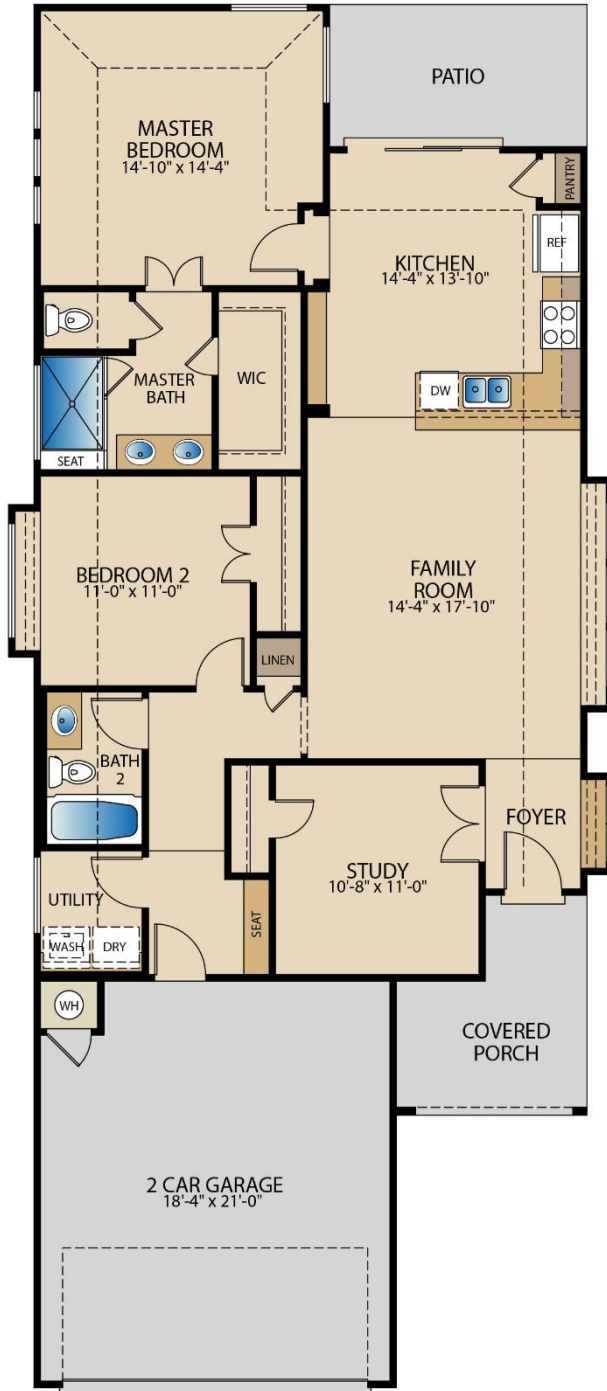

Trestle

Plan 41427 | 1 Story | 3 Bedrooms | 2 Bathrooms | 1,369 Sq. Ft.

TRESTLE - FIRST FLOOR

OPT. COVERED PATIO

OPT. BEDROOM 3 AT STUDY

Trestle

Plan 41427 | 1 Story | 3 Bedrooms | 2 Bathrooms | 1,369 Sq. Ft.

Trestle A

Trestle B

Trestle C

 pacesetterhometexas.com

© Pacesetter Homes, LLC. Unauthorized use of this plan is a violation of the U.S. Copyright Act Title 17 of the U.S. Code. Floorplans and Elevations are subject to change without notice. The floor plans and elevations represented, are artistic concepts. The actual construction plan may differ in features, dimensions, and colors offered. All square footage is approximate living area. Your Pacesetter representative will be happy to provide specific and current details. Elevations shown with optional stone.