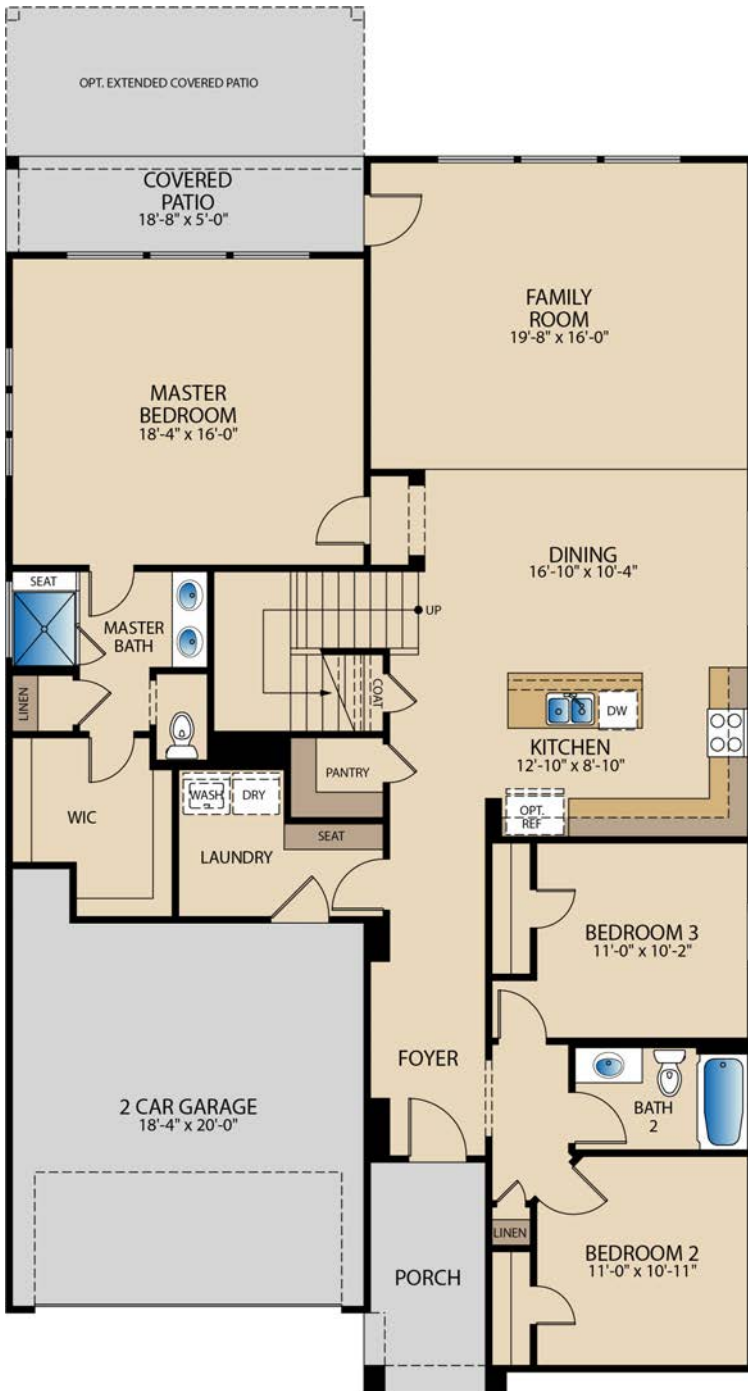

# The Savannah

PLAN 52467

ELEVATION D

[View photos and more!](#)

## HOME FEATURES

4

3

2

2,458

ELEVATION E

ELEVATION F

Open Space Concept | Covered Patio | Game Room |  
Walk-in Closets | Extra Storage | Foyer

# The Savannah

## PLAN 52467

FIRST FLOOR  
52467A

SECOND FLOOR

OPT. TUB AT MASTER BATH

OPT. WINDOW SEAT AT DINING

OPT. EXTENDED COVERED PATIO