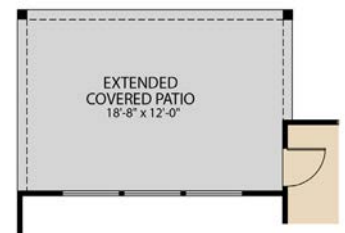

## PLAN 52467

FIRST FLOOR  
52467A

SECOND FLOOR

OPT. TUB AT MASTER BATH

OPT. WINDOW SEAT AT DINING

OPT. EXTENDED COVERED PATIO