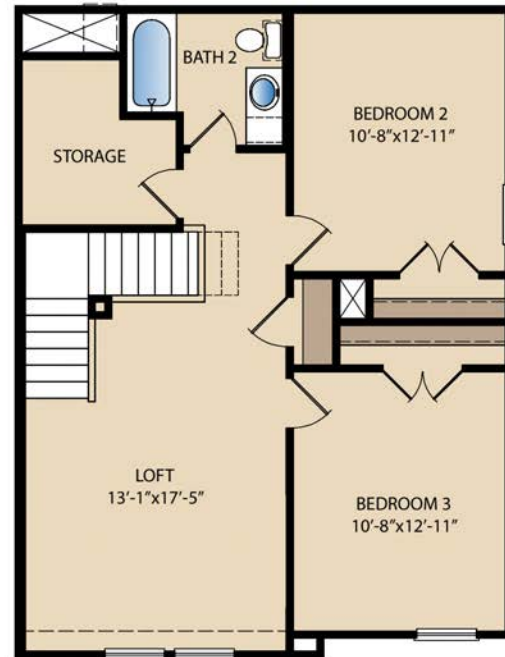

2.5

2

1,721

Large Owner's Suite | Walk-in Closets | Window Seat |
Extra Storage | Loft | Covered Patio

4-PLEX A

4-PLEX B

The Sandford

PLAN M1672

A QUALICO Company

3-Plex Location

4-Plex Location

First Floor

Second Floor