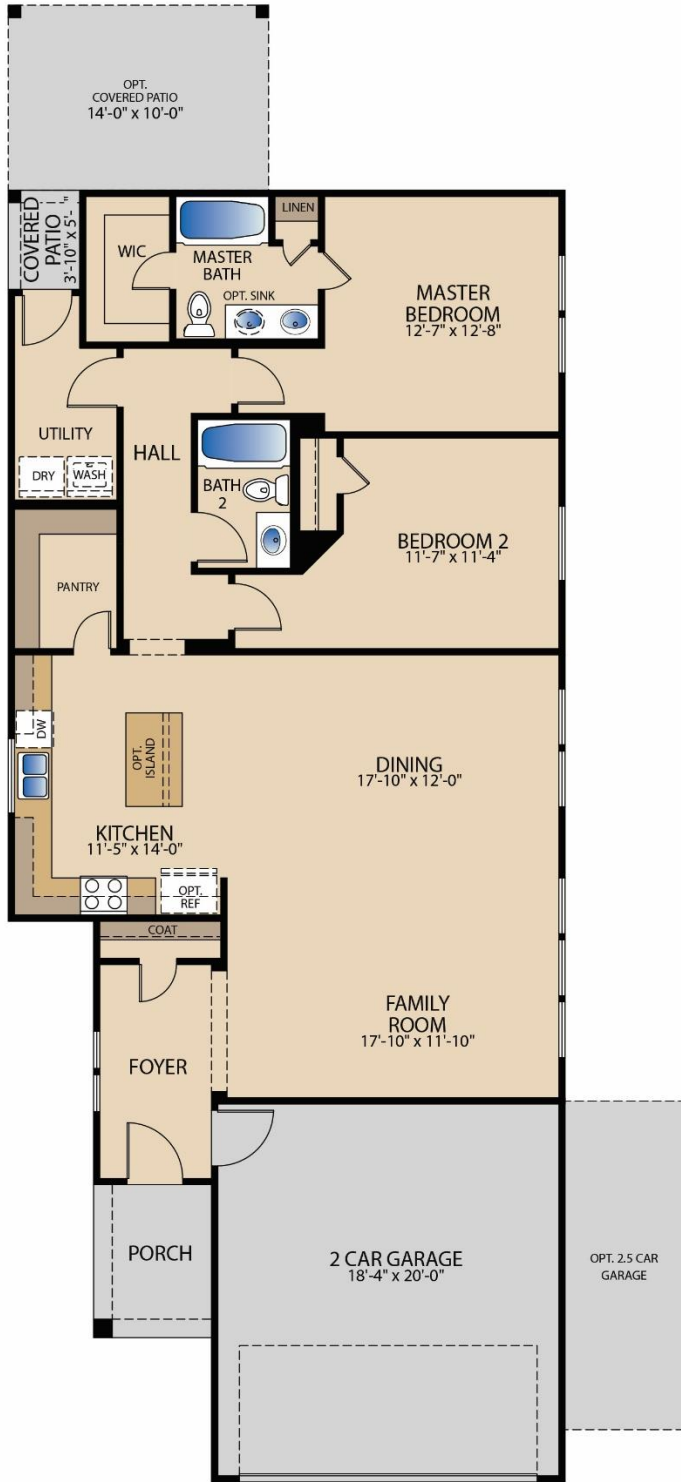

Presidio

Plan 41434 | 1 Story | 2 Bedrooms | 2 Bathrooms | 1,398 Sq. Ft.

FLOOR PLAN

Presidio

Plan 41434 | 1 Story | 2 Bedrooms | 2 Bathrooms | 1,398 Sq. Ft.

Presidio A

Presidio A with optional masonry

Presidio B

Presidio B with optional masonry

Presidio C

Presidio C with optional masonry

 pacesetterhometexas.com

© Pacesetter Homes, LLC. Unauthorized use of this plan is a violation of the U.S. Copyright Act Title 17 of the U.S. Code. Floorplans and Elevations are subject to change without notice. The Floor plans and elevations represented, are artistic concepts. The actual construction plan may differ in features, dimensions, and colors offered. All square footage is approximate living area. Your Pacesetter representative will be happy to provide specific and current details. Elevations shown with optional stone.