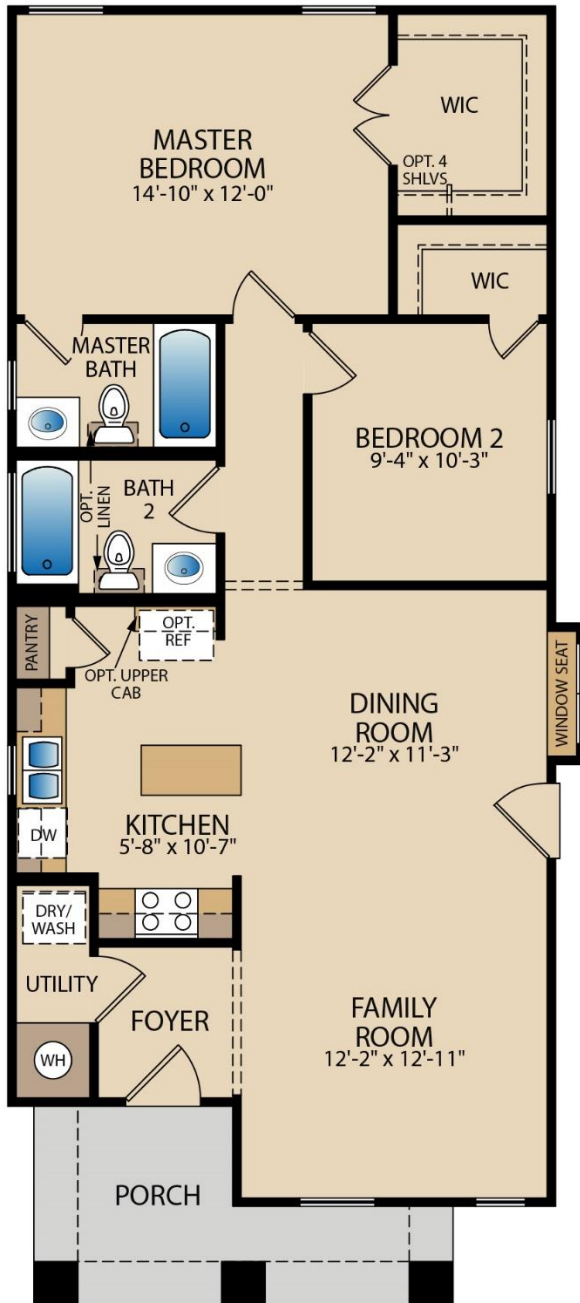

# Mason

Plan 31010 | 1 Story | 2 Bedrooms | 2 Bathrooms | 1,016 Sq. Ft.

OPT. UTILITY ROOM W/  
TANKLESS WATER HEATER

OPT. MASTER BATH

FIRST FLOOR

 [pacesetterhometexas.com](http://pacesetterhometexas.com)

# Mason

Plan 31010 | 1 Story | 2 Bedrooms | 2 Bathrooms | 1,016 Sq. Ft.

Mason A

Mason A w/ optional masonry

Mason B

Mason B w/ optional masonry

 [pacesetterhomestexas.com](http://pacesetterhomestexas.com)