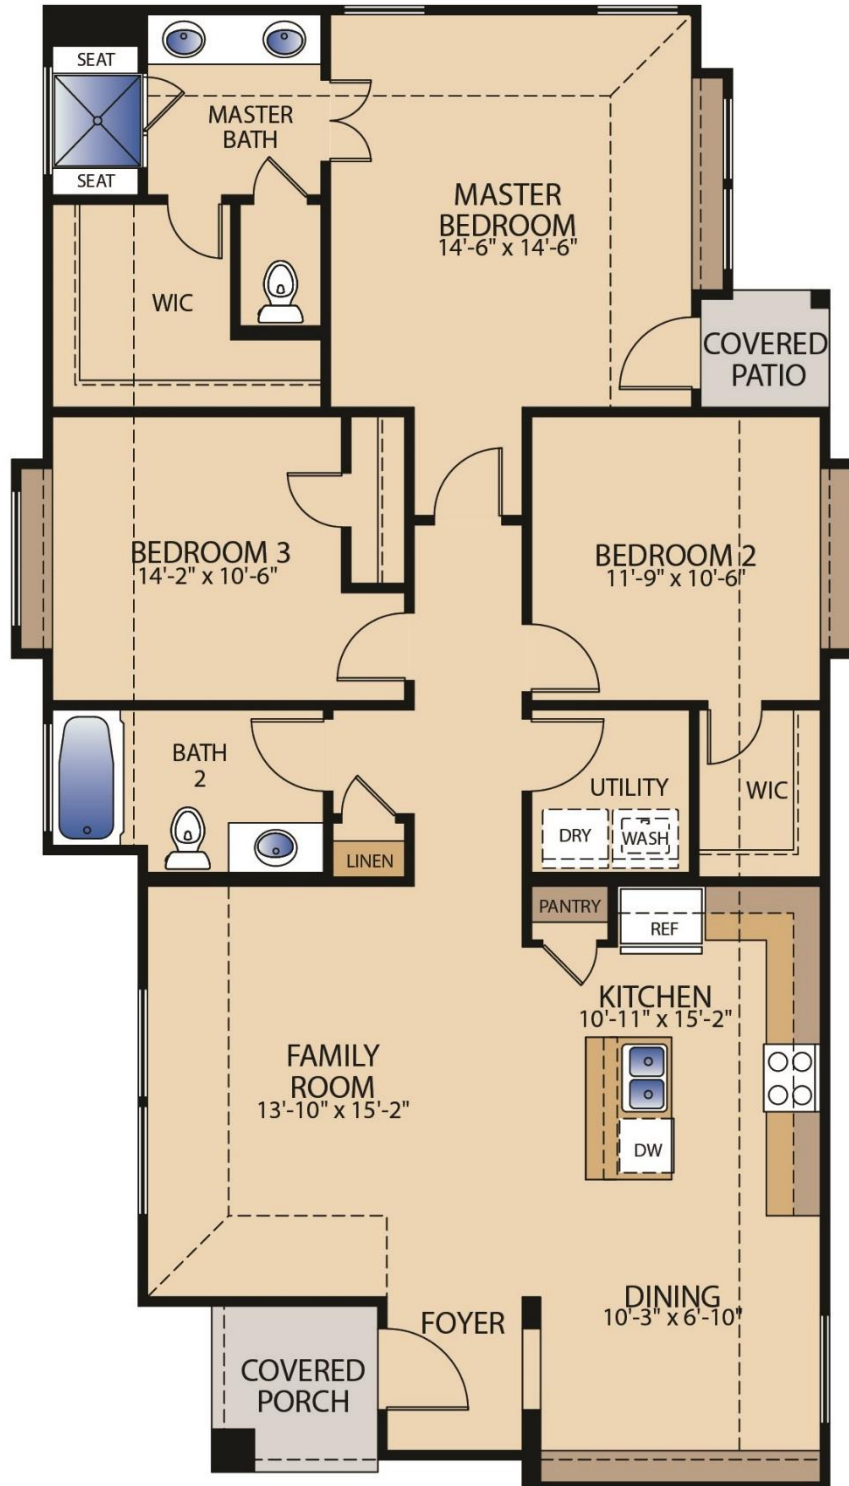

Palermo

Plan 41358 | 1 Story | 3 Bedrooms | 2 Bathrooms | 1,358 Sq. Ft.

 pacesetterhometexas.com

© Pacesetter Homes, LLC. Unauthorized use of this plan is a violation of the U.S. Copyright Act Title 17 of the U.S. Code. Floorplans and Elevations are subject to change without notice. The Floor plans and elevations represented, are artistic concepts. The actual construction plan may differ in features, dimensions, and colors offered. All square footage is approximate living area. Your Pacesetter representative will be happy to provide specific and current details. Elevations shown with optional stone.

Palermo

Plan 41358 | 1 Story | 3 Bedrooms | 2 Bathrooms | 1,358 Sq. Ft.

Palermo A

Palermo B

Palermo A (Saddle Creek only)

Palermo B (Saddle Creek only)

Palermo A (Sorento and Crosswinds)

Palermo B (Sorento and Crosswinds)

 pacesetterhomestexas.com

© Pacesetter Homes, LLC. Unauthorized use of this plan is a violation of the U.S. Copyright Act Title 17 of the U.S. Code. Floorplans and Elevations are subject to change without notice. The Floor plans and elevations represented, are artistic concepts. The actual construction plan may differ in features, dimensions, and colors offered. All square footage is approximate living area. Your Pacesetter representative will be happy to provide specific and current details. Elevations shown with optional stone.