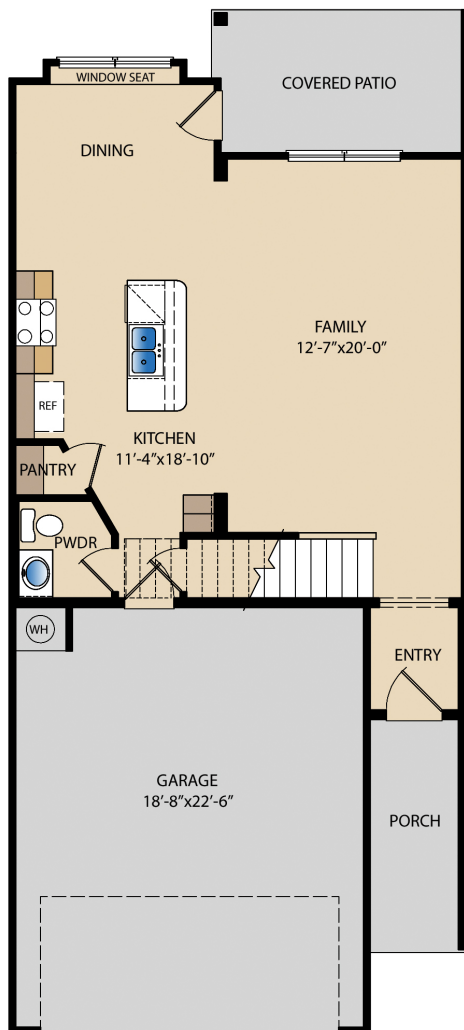

## HOME FEATURES

3

2.5

2

1,601

ELEVATION A

ELEVATION B

Large Owner's Suite | Walk-in Closets | Window Seat |  
Extra Storage | Loft | Covered Patio

# The Odin

## PLAN M1603

3-Plex Location

4-Plex Location

First Floor

Second Floor