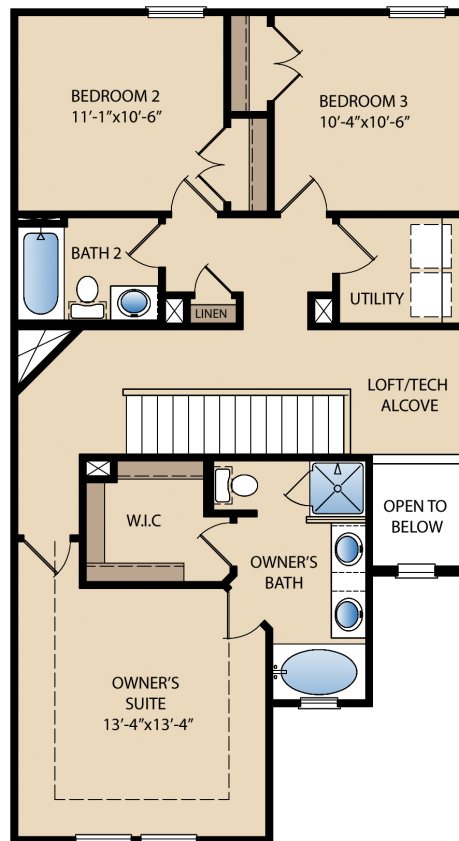

## HOME FEATURES

3

2.5

2

1,601

ELEVATION A

ELEVATION B

Large Owner's Suite | Walk-in Closets | Window Seat |  
Extra Storage | Loft | Covered Patio

# The Odin

## PLAN M1603

3-Plex Location

4-Plex Location

First Floor

Second Floor