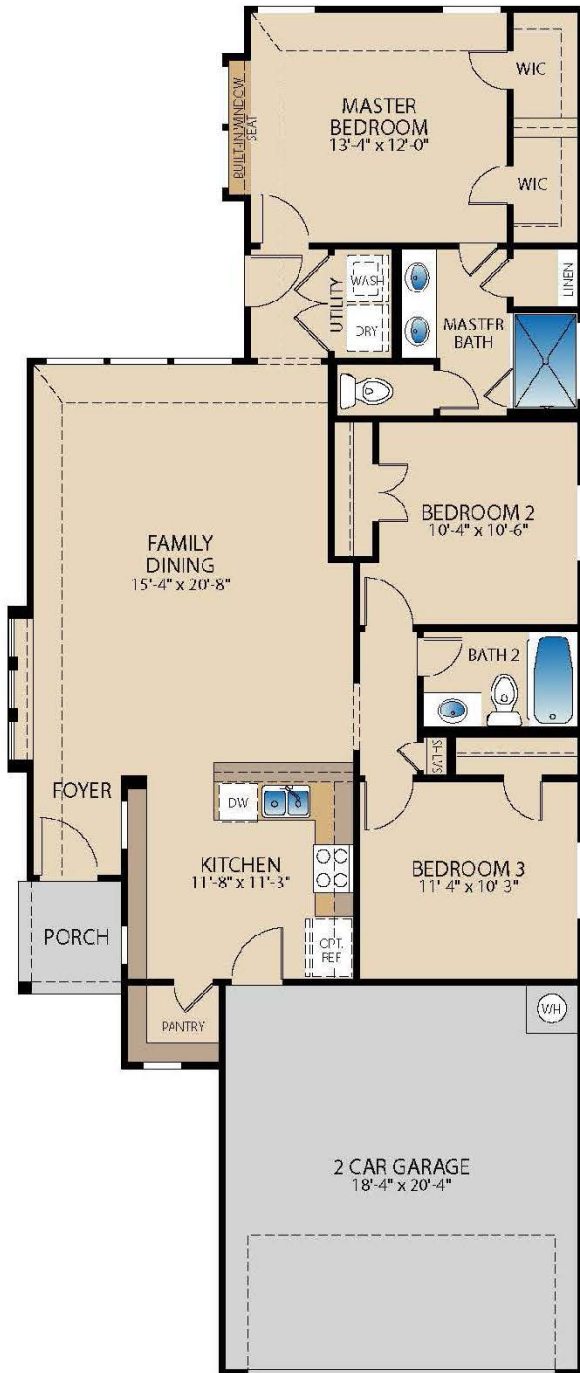

# The Melrose

PLAN 41277

A QUALICO Company

ELEVATION B

## HOME FEATURES

3

2

2

1,277

ELEVATION A

Porch | Walk-in Closets | Spacious Layout

# The Melrose

PLAN 41277

A QUALICO Company

FIRST FLOOR  
41277 Melrose

OPT. COVERED PATIO

OPT. TRANSOM WINDOW AT FAMILY

OPT. DELUXE MASTER BATH

OPT. BOX OUT WINDOW AT BEDROOM 3

OPT. WINDOW AT BATH 2

OPT. BOX OUT WINDOW AT BEDROOM 2