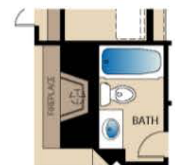

Study | Dining Room | Covered Patio | Walk-in Closets

ELEVATION B

ELEVATION A

The Denton

PLAN 51762

A QUALICO Company

OPT. BEDROOM 4 AT STUDY

OPT. DELUXE MASTER BATH

OPT. 3 CAR GARAGE

OPT. WINDOW SEAT AT FAMILY

OPT. EXPANDED DELUXE MASTER BATH

OPT. FIREPLACE AT FAMILY

OPT. WDW SEAT AT MASTER BDRM