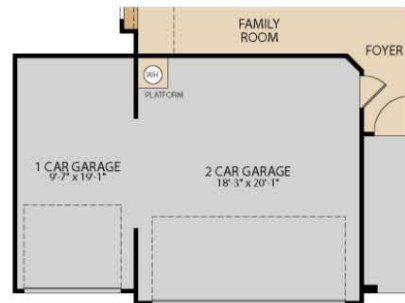

Study | Dining Room | Covered Patio | Walk-in Closets

ELEVATION B

ELEVATION A

The Denton

PLAN 51762

A QUALICO Company

OPT. BEDROOM 4 AT STUDY

OPT. DELUXE MASTER BATH

OPT. 3 CAR GARAGE

OPT. WINDOW SEAT AT FAMILY

OPT. EXPANDED DELUXE MASTER BATH

OPT. FIREPLACE AT FAMILY

OPT. WDW SEAT AT MASTER BDRM