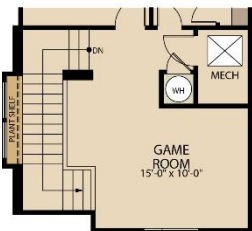

Triplex M3808

Moody (Unit B) | 2 Story | 3 Bedrooms | 2.5 Bathrooms

Parrish (Unit D) | 2 Story | 2 Bedrooms | 1.5 Bathrooms

Emo (Unit A) | 2 Story | 2 Bedrooms | 1.5 Bathrooms

UNIT B

UNIT D

UNIT A

FIRST FLOOR

OPT. GAME ROOM AT BEDROOM 3

UNIT B

UNIT D

UNIT A

SECOND FLOOR

Triplex M3808

Moody - Parrish - Emo

 pacesetterhomestexas.com