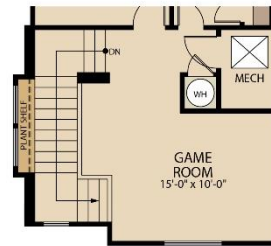

Duplex M2733

Moody (Unit B) | 2 Story | 3 Bedrooms | 2.5 Bathrooms
 Antone (Unit C) | 2 Story | 3 Bedrooms | 2.5 Bathrooms

UNIT B

UNIT C

FIRST FLOOR

OPT. SHOWER AT BATH 1

OPT. GAME ROOM AT BEDROOM 3

UNIT B

UNIT C

SECOND FLOOR

Duplex M2733

Moody - Antone

 [pacesetterhomestexas.com](https://www.pacesetterhomestexas.com)

© Pacesetter Homes, LLC. Unauthorized use of this plan is a violation of the U.S. Copyright Act Title 17 of the U.S. Code. Floorplans and Elevations are subject to change without notice. The Floor plans and elevations represented, are artistic concepts. The actual construction plan may differ in features, dimensions, and colors offered. All square footage is approximate living area. Your Pacesetter representative will be happy to provide specific and current details. Elevations shown with optional stone.