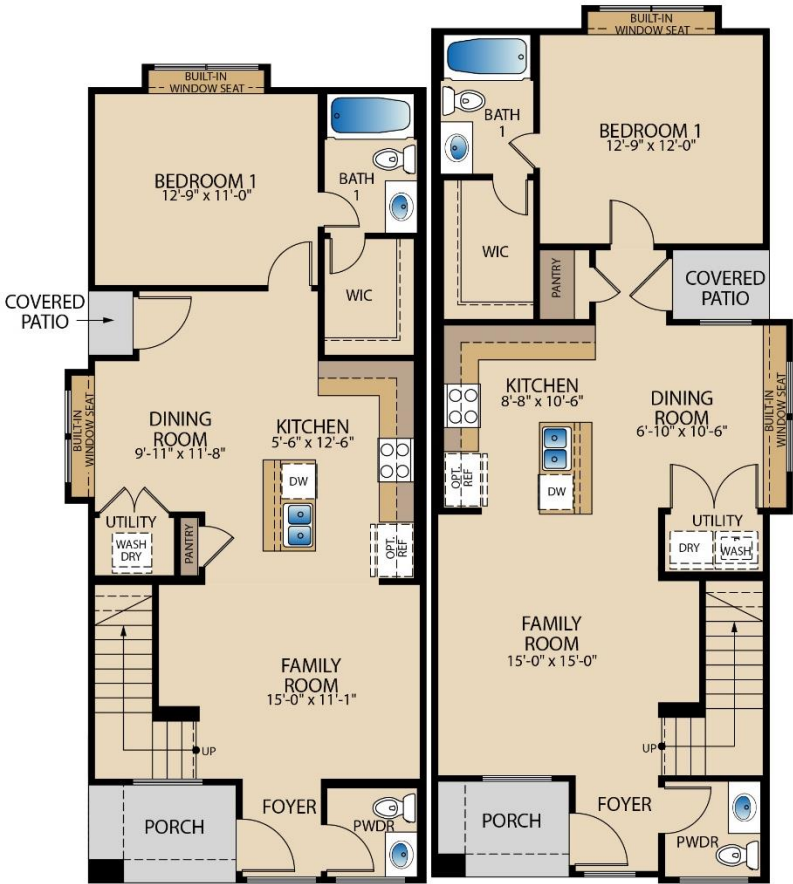

Duplex M2733

Moody (Unit B) | 2 Story | 3 Bedrooms | 2.5 Bathrooms
 Antone (Unit C) | 2 Story | 3 Bedrooms | 2.5 Bathrooms

UNIT B

UNIT C

FIRST FLOOR

OPT. SHOWER AT BATH 1

OPT. GAME ROOM AT BEDROOM 3

UNIT B

UNIT C

SECOND FLOOR

Duplex M2733

Moody - Antone

 [pacesetterhomestexas.com](https://www.pacesetterhomestexas.com)

© Pacesetter Homes, LLC. Unauthorized use of this plan is a violation of the U.S. Copyright Act Title 17 of the U.S. Code. Floorplans and Elevations are subject to change without notice. The Floor plans and elevations represented, are artistic concepts. The actual construction plan may differ in features, dimensions, and colors offered. All square footage is approximate living area. Your Pacesetter representative will be happy to provide specific and current details. Elevations shown with optional stone.