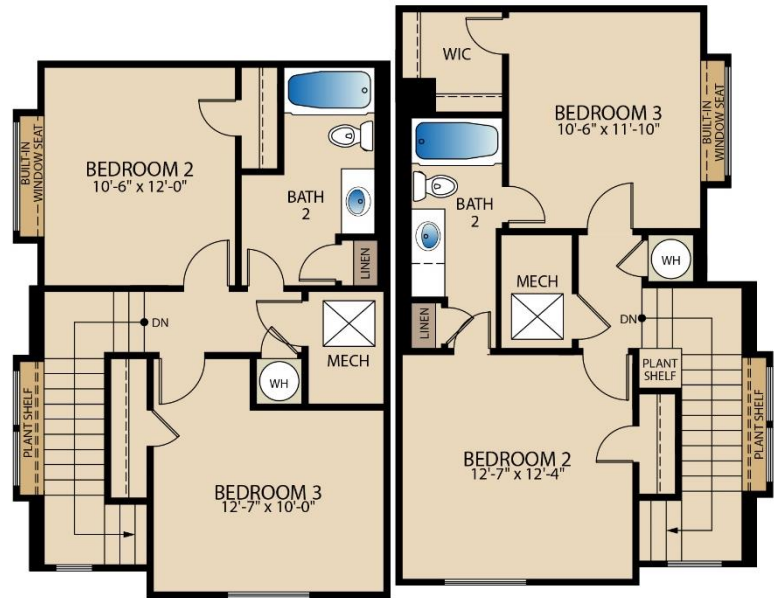

Duplex M2733

Moody (Unit B) | 2 Story | 3 Bedrooms | 2.5 Bathrooms
 Antone (Unit C) | 2 Story | 3 Bedrooms | 2.5 Bathrooms

UNIT B

UNIT C

FIRST FLOOR

OPT. SHOWER AT BATH 1

OPT. GAME ROOM AT BEDROOM 3

UNIT B

UNIT C

SECOND FLOOR

Duplex M2733

Moody - Antone

 [pacesetterhomestexas.com](https://www.pacesetterhomestexas.com)

© Pacesetter Homes, LLC. Unauthorized use of this plan is a violation of the U.S. Copyright Act Title 17 of the U.S. Code. Floorplans and Elevations are subject to change without notice. The Floor plans and elevations represented, are artistic concepts. The actual construction plan may differ in features, dimensions, and colors offered. All square footage is approximate living area. Your Pacesetter representative will be happy to provide specific and current details. Elevations shown with optional stone.