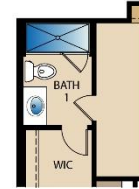

Duplex M2733

Moody (Unit B) | 2 Story | 3 Bedrooms | 2.5 Bathrooms
 Antone (Unit C) | 2 Story | 3 Bedrooms | 2.5 Bathrooms

UNIT B

UNIT C

FIRST FLOOR

OPT. SHOWER AT BATH 1

OPT. GAME ROOM AT BEDROOM 3

UNIT B