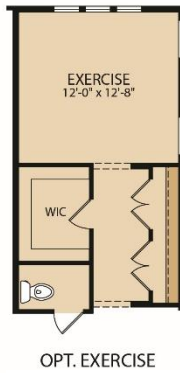

Loggia I

Plan 52161 | 1 Story | 3-4 Bedrooms | 2.5-3.5 Bathrooms | 2,227 Sq. Ft.

Loggia I

Plan 52161 | 1 Story | 3-4 Bedrooms | 2.5-3.5 Bathrooms | 2,227 Sq. Ft.

Loggia A – Texas Vernacular

Loggia B - Craftsman

Loggia C – Modern Prairie

 [pacesetterhomestexas.com](https://www.pacesetterhomestexas.com)

© Pacesetter Homes, LLC. Unauthorized use of this plan is a violation of the U.S. Copyright Act Title 17 of the U.S. Code. Floorplans and Elevations are subject to change without notice. The Floor plans and elevations represented, are artistic concepts. The actual construction plan may differ in features, dimensions, and colors offered. All square footage is approximate living area. Your Pacesetter representative will be happy to provide specific and current details.