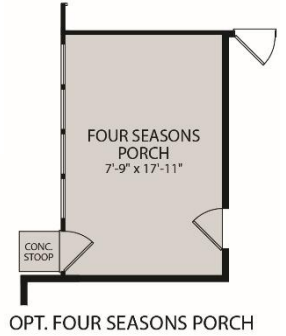

Loggia I

Plan 52161 | 1 Story | 3-4 Bedrooms | 2.5-3.5 Bathrooms | 2,227 Sq. Ft.

Loggia I

Plan 52161 | 1 Story | 3-4 Bedrooms | 2.5-3.5 Bathrooms | 2,227 Sq. Ft.

Loggia A – Texas Vernacular

Loggia B - Craftsman