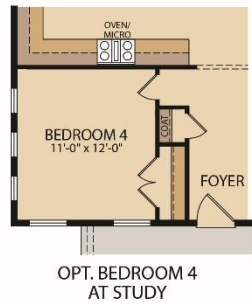

Loggia I

Plan 52161 | 1 Story | 3-4 Bedrooms | 2.5-3.5 Bathrooms | 2,227 Sq. Ft.

Loggia I

Plan 52161 | 1 Story | 3-4 Bedrooms | 2.5-3.5 Bathrooms | 2,227 Sq. Ft.

Loggia A – Texas Vernacular

Loggia B - Craftsman