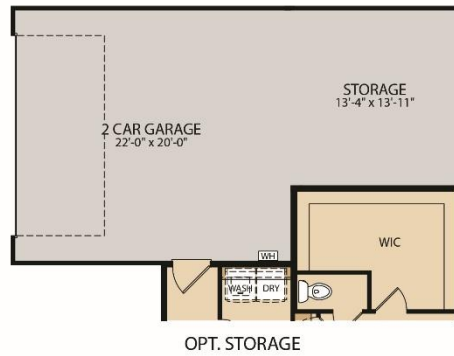

Loggia I

Plan 52161 | 1 Story | 3-4 Bedrooms | 2.5-3.5 Bathrooms | 2,227 Sq. Ft.

Loggia I

Plan 52161 | 1 Story | 3-4 Bedrooms | 2.5-3.5 Bathrooms | 2,227 Sq. Ft.

Loggia A – Texas Vernacular

Loggia B - Craftsman