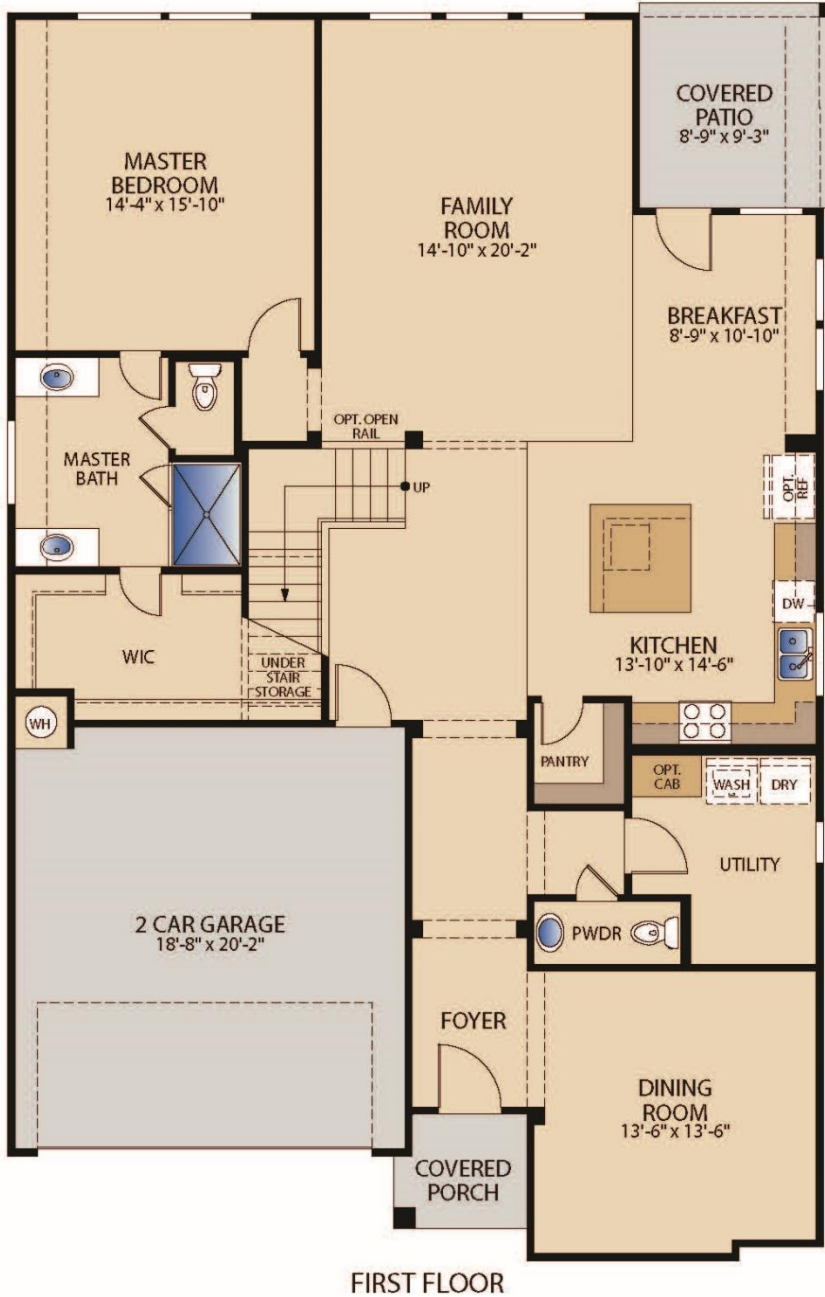

# Garland

Plan 52726 | 2 Story | 4 Bedrooms | 2.5 Bathrooms

# Garland

Plan 52726 | 2 Story | 4 Bedrooms | 2.5 Bathrooms

Garland A

Garland B

Garland C

 [pacesetterhometexas.com](https://www.pacesetterhometexas.com)

© Pacesetter Homes, LLC. Unauthorized use of this plan is a violation of the U.S. Copyright Act Title 17 of the U.S. Code. Floorplans and Elevations are subject to change without notice. The floor plans and elevations represented, are artistic concepts. The actual construction plan may differ in features, dimensions, and colors offered.