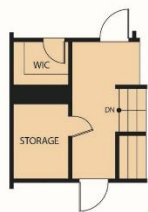

# Franklin

Plan 41931 | 2 Story | 3 Bedrooms | 2.5 Bathrooms | 1,887 Sq. Ft.

OPT. ATTACHED GARAGE

OPT. STORAGE @ WIC

## SECOND FLOOR

OPT. DELUXE MASTER BATH

OPT. RIBBON WINDOW

OPT. ROX WINDOW AT RED.

OPT. ROX WINDOW AT

# Franklin

Plan 41931 | 2 Story | 3 Bedrooms | 2.5 Bathrooms | 1,887 Sq. Ft.

Franklin A

Franklin A with optional masonry

Franklin B

Franklin B with optional masonry

Franklin C

Franklin C with optional masonry