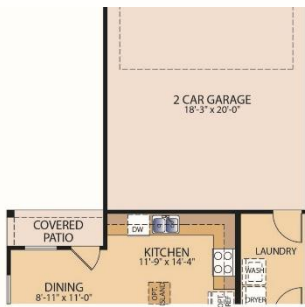

# Franklin

Plan 41931 | 2 Story | 3 Bedrooms | 2.5 Bathrooms | 1,887 Sq. Ft.

OPT. ATTACHED GARAGE

OPT. STORAGE @ WIC

## SECOND FLOOR

OPT. DELUXE MASTER BATH

OPT. RIBBON WINDOW

OPT. ROX WINDOW AT RED.

OPT. ROX WINDOW AT

# Franklin

Plan 41931 | 2 Story | 3 Bedrooms | 2.5 Bathrooms | 1,887 Sq. Ft.

Franklin A

Franklin A with optional masonry

Franklin B

Franklin B with optional masonry

Franklin C

Franklin C with optional masonry