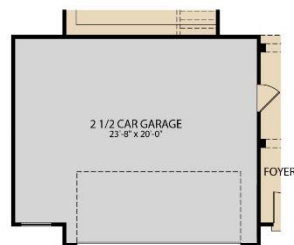

Dormer

Plan 52568 | 2 Story | 4 Bedrooms | 2.5 Bathrooms | 2,553 Sq. Ft.

FIRST FLOOR

SECOND FLOOR

OPT. FIREPLACE AT FAMILY ROOM

OPT. MASTER BATH

OPT. TECH CENTER

OPT. 2 1/2-CAR GARAGE

OPT. STUDY AT DINING

OPT. BEDROOM 5 AT DINING

Dormer

Plan 52568 | 2 Story | 4 Bedrooms | 2.5 Bathrooms | 2,553 Sq. Ft.

Dormer A

Dormer B

Dormer C

Dormer D