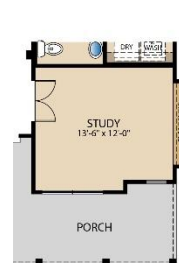

Dormer

Plan 52568 | 2 Story | 4 Bedrooms | 2.5 Bathrooms | 2,553 Sq. Ft.

FIRST FLOOR

SECOND FLOOR

OPT. FIREPLACE AT FAMILY ROOM

OPT. MASTER BATH

OPT. TECH CENTER

OPT. 2 1/2-CAR GARAGE

OPT. STUDY AT DINING

OPT. BEDROOM 5 AT DINING

Dormer

Plan 52568 | 2 Story | 4 Bedrooms | 2.5 Bathrooms | 2,553 Sq. Ft.

Dormer A

Dormer B

Dormer C

Dormer D