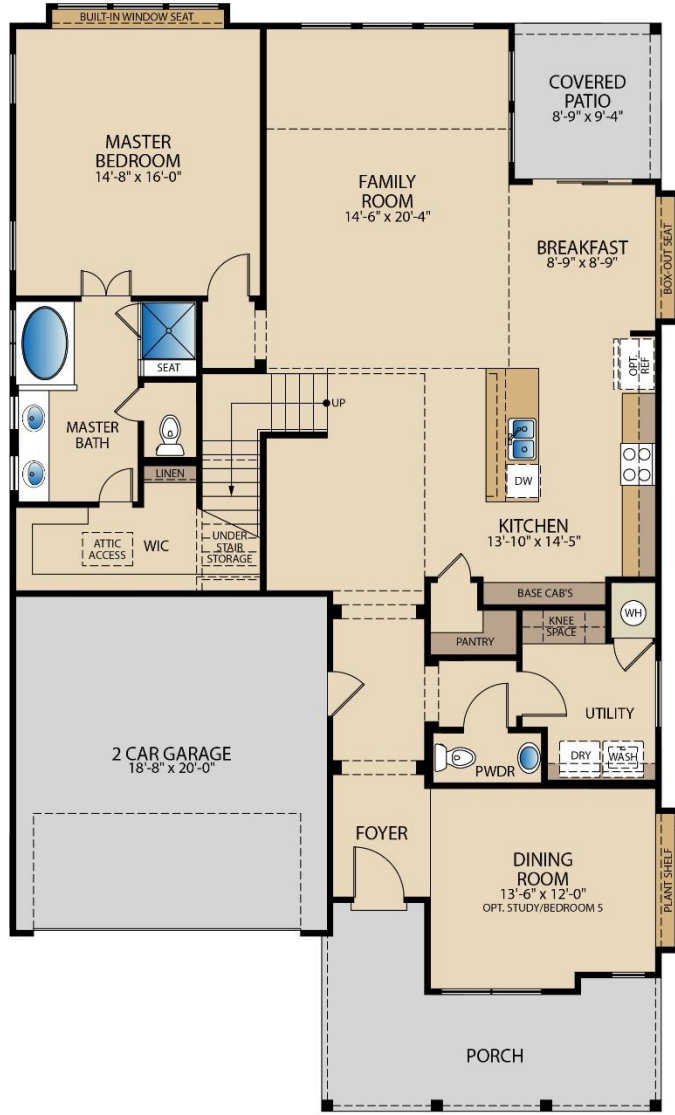

Dormer

Plan 52568 | 2 Story | 4 Bedrooms | 2.5 Bathrooms | 2,553 Sq. Ft.

FIRST FLOOR

SECOND FLOOR

OPT. FIREPLACE AT FAMILY ROOM

OPT. MASTER BATH

OPT. TECH CENTER

OPT. 2 1/2-CAR GARAGE

OPT. STUDY AT DINING

OPT. BEDROOM 5 AT DINING

Dormer

Plan 52568 | 2 Story | 4 Bedrooms | 2.5 Bathrooms | 2,553 Sq. Ft.

Dormer A

Dormer B

Dormer C

Dormer D

Dormer E