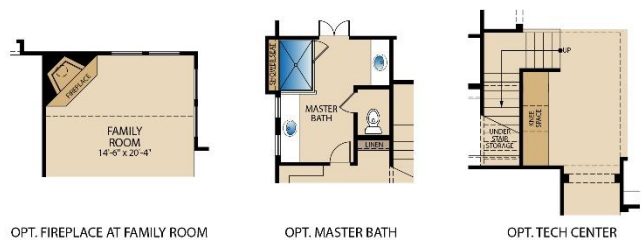

Dormer

Plan 52568 | 2 Story | 4 Bedrooms | 2.5 Bathrooms | 2,553 Sq. Ft.

FIRST FLOOR

SECOND FLOOR

OPT. FIREPLACE AT FAMILY ROOM

OPT. MASTER BATH

OPT. TECH CENTER

OPT. 2 1/2-CAR GARAGE

OPT. STUDY AT DINING

OPT. BEDROOM 5 AT DINING

Dormer

Plan 52568 | 2 Story | 4 Bedrooms | 2.5 Bathrooms | 2,553 Sq. Ft.

Dormer A

Dormer B

Dormer C

Dormer D