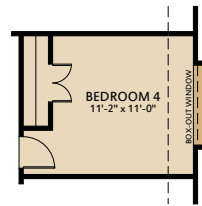

2,271

ELEVATION B

Covered Patio | Game Room | Utility Room | Foyer
Window Seats | Walk-in Closets | Extra Storage

The Coral Cay

PLAN 52335

OPT. BEDROOM 4 AT GAME ROOM

OPT. STUDY AT DINING

OPT. MASTER BATH

OPT. 3 CAR GARAGE

OPT. MEDIA ROOM AT BEDROOM 3 W/
OPT. BEDROOM 4 AT GAMEROOM

OPT. CRAFT ROOM AT BEDROOM 3 & LAUNDRY

OPT. EXPANDED BEDROOMS AT
BEDROOM 2, BEDROOM 3, & GAMEROOM