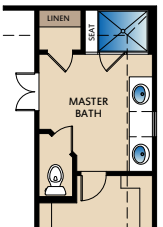

2,271

ELEVATION B

Covered Patio | Game Room | Utility Room | Foyer
Window Seats | Walk-in Closets | Extra Storage

The Coral Cay

PLAN 52335

OPT. BEDROOM 4 AT GAME ROOM

OPT. STUDY AT DINING

OPT. MASTER BATH

OPT. 3 CAR GARAGE

OPT. MEDIA ROOM AT BEDROOM 3 W/
OPT. BEDROOM 4 AT GAMEROOM

OPT. CRAFT ROOM AT BEDROOM 3 & LAUNDRY

OPT. EXPANDED BEDROOMS AT
BEDROOM 2, BEDROOM 3, & GAMEROOM