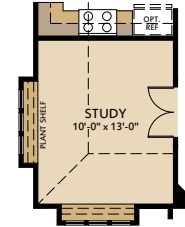

2,271

ELEVATION B

Covered Patio | Game Room | Utility Room | Foyer
Window Seats | Walk-in Closets | Extra Storage

The Coral Cay

PLAN 52335

OPT. BEDROOM 4 AT GAME ROOM

OPT. STUDY AT DINING

OPT. MASTER BATH

OPT. 3 CAR GARAGE

OPT. MEDIA ROOM AT BEDROOM 3 W/
OPT. BEDROOM 4 AT GAMEROOM

OPT. CRAFT ROOM AT BEDROOM 3 & LAUNDRY

OPT. EXPANDED BEDROOMS AT
BEDROOM 2, BEDROOM 3, & GAMEROOM