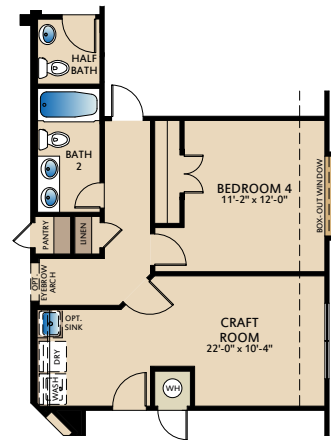

2,271

ELEVATION B

Covered Patio | Game Room | Utility Room | Foyer
Window Seats | Walk-in Closets | Extra Storage

The Coral Cay

PLAN 52335

OPT. BEDROOM 4 AT GAME ROOM

OPT. STUDY AT DINING

OPT. MASTER BATH

OPT. 3 CAR GARAGE

OPT. MEDIA ROOM AT BEDROOM 3 W/
OPT. BEDROOM 4 AT GAMEROOM

OPT. CRAFT ROOM AT BEDROOM 3 & LAUNDRY

OPT. EXPANDED BEDROOMS AT
BEDROOM 2, BEDROOM 3, & GAMEROOM