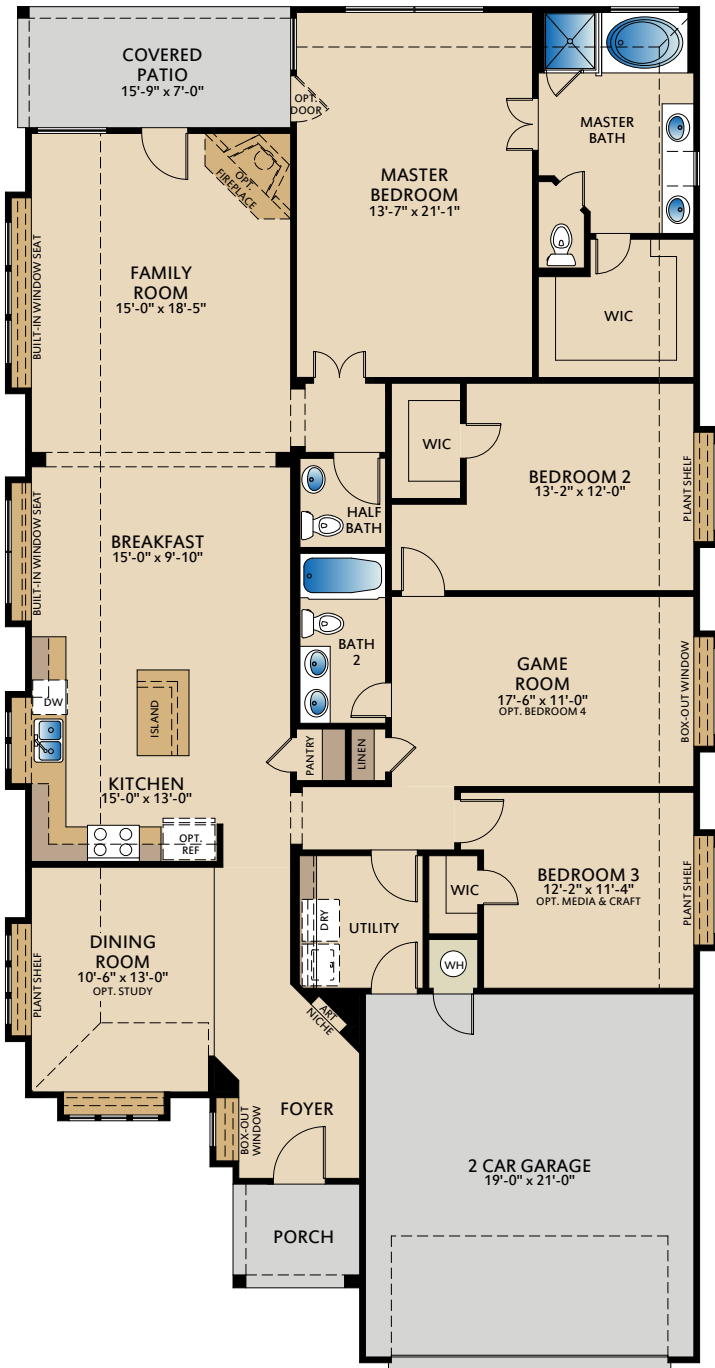

The Coral Cay

PLAN 52335

ELEVATION D

View photos and more!

HOME FEATURES

3

2.5

2

2,271

ELEVATION B

Covered Patio | Game Room | Utility Room | Foyer
Window Seats | Walk-in Closets | Extra Storage

The Coral Cay

PLAN 52335

OPT. BEDROOM 4 AT GAME ROOM

OPT. STUDY AT DINING

OPT. MASTER BATH

OPT. 3 CAR GARAGE

OPT. MEDIA ROOM AT BEDROOM 3 W/
OPT. BEDROOM 4 AT GAMEROOM

OPT. CRAFT ROOM AT BEDROOM 3 & LAUNDRY

OPT. EXPANDED BEDROOMS AT
BEDROOM 2, BEDROOM 3, & GAMEROOM