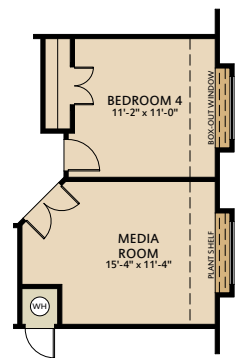

2,271

ELEVATION B

Covered Patio | Game Room | Utility Room | Foyer
Window Seats | Walk-in Closets | Extra Storage

The Coral Cay

PLAN 52335

OPT. BEDROOM 4 AT GAME ROOM

OPT. STUDY AT DINING

OPT. MASTER BATH

OPT. 3 CAR GARAGE

OPT. MEDIA ROOM AT BEDROOM 3 W/
OPT. BEDROOM 4 AT GAMEROOM

OPT. CRAFT ROOM AT BEDROOM 3 & LAUNDRY

OPT. EXPANDED BEDROOMS AT
BEDROOM 2, BEDROOM 3, & GAMEROOM