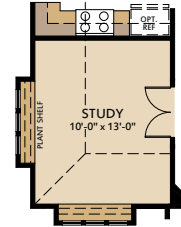

2,271

Covered Patio | Game Room | Utility Room | Foyer
Window Seats | Walk-in Closets | Extra Storage

ELEVATION B

ELEVATION C

The Coral Cay

PLAN 52335

OPT. BEDROOM 4 AT GAME ROOM

OPT. STUDY AT DINING

OPT. MASTER BATH

OPT. 3 CAR GARAGE

OPT. MEDIA ROOM AT BEDROOM 3 W/
OPT. BEDROOM 4 AT GAMEROOM

OPT. CRAFT ROOM AT BEDROOM 3 & LAUNDRY

OPT. EXPANDED BEDROOMS AT
BEDROOM 2, BEDROOM 3, & GAMEROOM