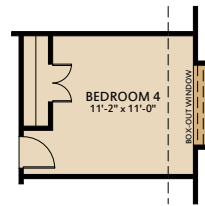

2,271

Covered Patio | Game Room | Utility Room | Foyer
Window Seats | Walk-in Closets | Extra Storage

ELEVATION B

ELEVATION C

The Coral Cay

PLAN 52335

OPT. BEDROOM 4 AT GAME ROOM

OPT. STUDY AT DINING

OPT. MASTER BATH

OPT. 3 CAR GARAGE

OPT. MEDIA ROOM AT BEDROOM 3 W/
OPT. BEDROOM 4 AT GAMEROOM

OPT. CRAFT ROOM AT BEDROOM 3 & LAUNDRY

OPT. EXPANDED BEDROOMS AT
BEDROOM 2, BEDROOM 3, & GAMEROOM