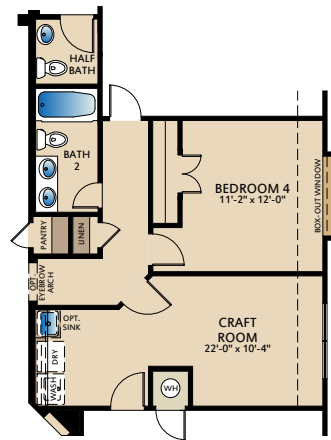

2,271

Covered Patio | Game Room | Utility Room | Foyer
Window Seats | Walk-in Closets | Extra Storage

ELEVATION B

ELEVATION C

The Coral Cay

PLAN 52335

OPT. BEDROOM 4 AT GAME ROOM

OPT. STUDY AT DINING

OPT. MASTER BATH

OPT. 3 CAR GARAGE

OPT. MEDIA ROOM AT BEDROOM 3 W/
OPT. BEDROOM 4 AT GAMEROOM

OPT. CRAFT ROOM AT BEDROOM 3 & LAUNDRY

OPT. EXPANDED BEDROOMS AT
BEDROOM 2, BEDROOM 3, & GAMEROOM