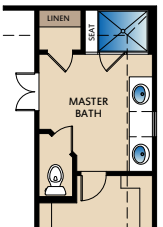

2,271

Covered Patio | Game Room | Utility Room | Foyer
Window Seats | Walk-in Closets | Extra Storage

ELEVATION B

ELEVATION C

The Coral Cay

PLAN 52335

OPT. BEDROOM 4 AT GAME ROOM

OPT. STUDY AT DINING

OPT. MASTER BATH

OPT. 3 CAR GARAGE

OPT. MEDIA ROOM AT BEDROOM 3 W/
OPT. BEDROOM 4 AT GAMEROOM

OPT. CRAFT ROOM AT BEDROOM 3 & LAUNDRY

OPT. EXPANDED BEDROOMS AT
BEDROOM 2, BEDROOM 3, & GAMEROOM