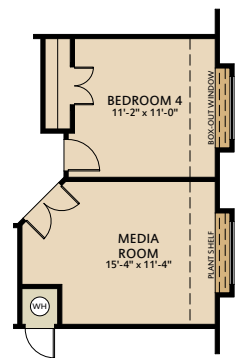

2,271

Covered Patio | Game Room | Utility Room | Foyer
Window Seats | Walk-in Closets | Extra Storage

ELEVATION B

ELEVATION C

The Coral Cay

PLAN 52335

OPT. BEDROOM 4 AT GAME ROOM

OPT. STUDY AT DINING

OPT. MASTER BATH

OPT. 3 CAR GARAGE

OPT. MEDIA ROOM AT BEDROOM 3 W/
OPT. BEDROOM 4 AT GAMEROOM

OPT. CRAFT ROOM AT BEDROOM 3 & LAUNDRY

OPT. EXPANDED BEDROOMS AT
BEDROOM 2, BEDROOM 3, & GAMEROOM