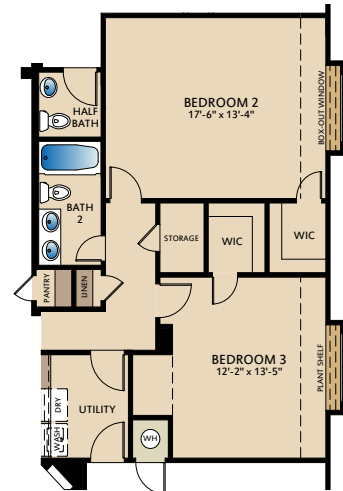

2,271

Covered Patio | Game Room | Utility Room | Foyer
Window Seats | Walk-in Closets | Extra Storage

ELEVATION B

ELEVATION C

The Coral Cay

PLAN 52335

OPT. BEDROOM 4 AT GAME ROOM

OPT. STUDY AT DINING

OPT. MASTER BATH

OPT. 3 CAR GARAGE

OPT. MEDIA ROOM AT BEDROOM 3 W/
OPT. BEDROOM 4 AT GAMEROOM

OPT. CRAFT ROOM AT BEDROOM 3 & LAUNDRY

OPT. EXPANDED BEDROOMS AT
BEDROOM 2, BEDROOM 3, & GAMEROOM