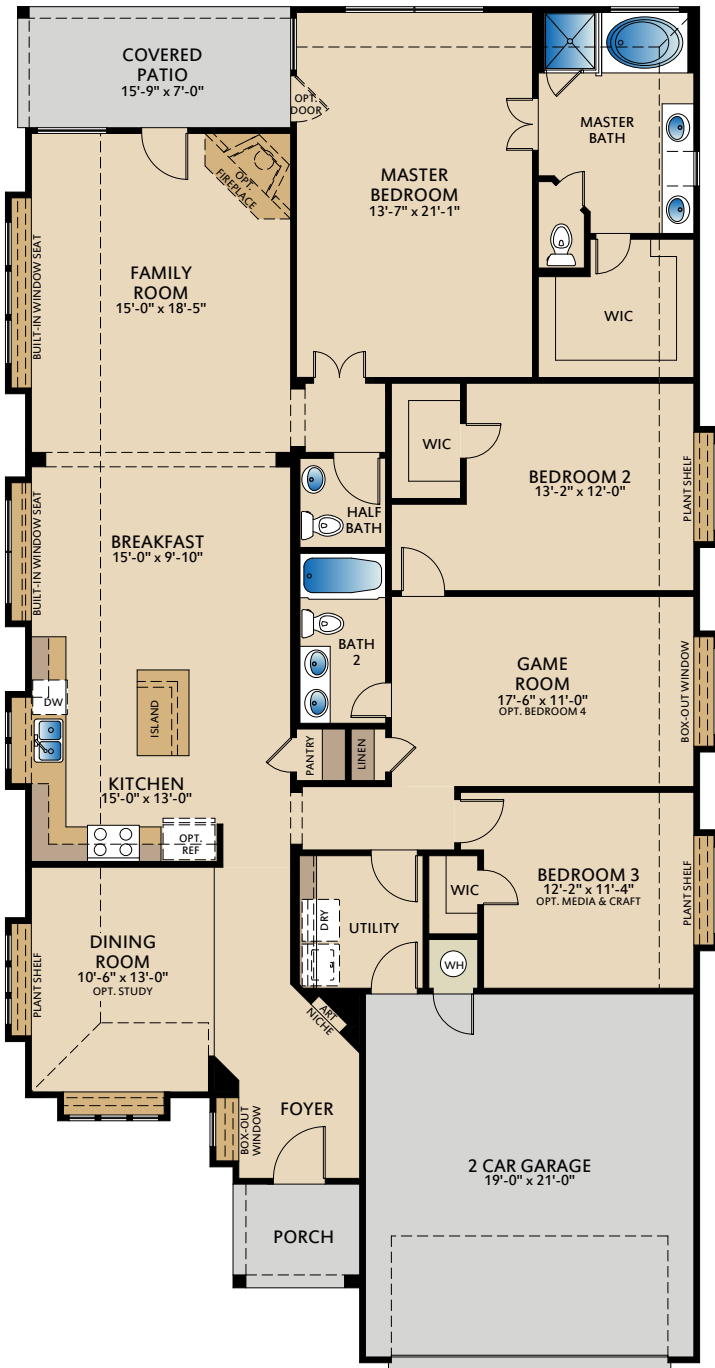

The Coral Cay

PLAN 52335

ELEVATION A

View photos and more!

HOME FEATURES

3

2

2

2,271

Covered Patio | Game Room | Utility Room | Foyer
Window Seats | Walk-in Closets | Extra Storage

ELEVATION B

ELEVATION C

The Coral Cay

PLAN 52335

OPT. BEDROOM 4 AT GAME ROOM

OPT. STUDY AT DINING

OPT. MASTER BATH

OPT. 3 CAR GARAGE

OPT. MEDIA ROOM AT BEDROOM 3 W/
OPT. BEDROOM 4 AT GAMEROOM

OPT. CRAFT ROOM AT BEDROOM 3 & LAUNDRY

OPT. EXPANDED BEDROOMS AT
BEDROOM 2, BEDROOM 3, & GAMEROOM