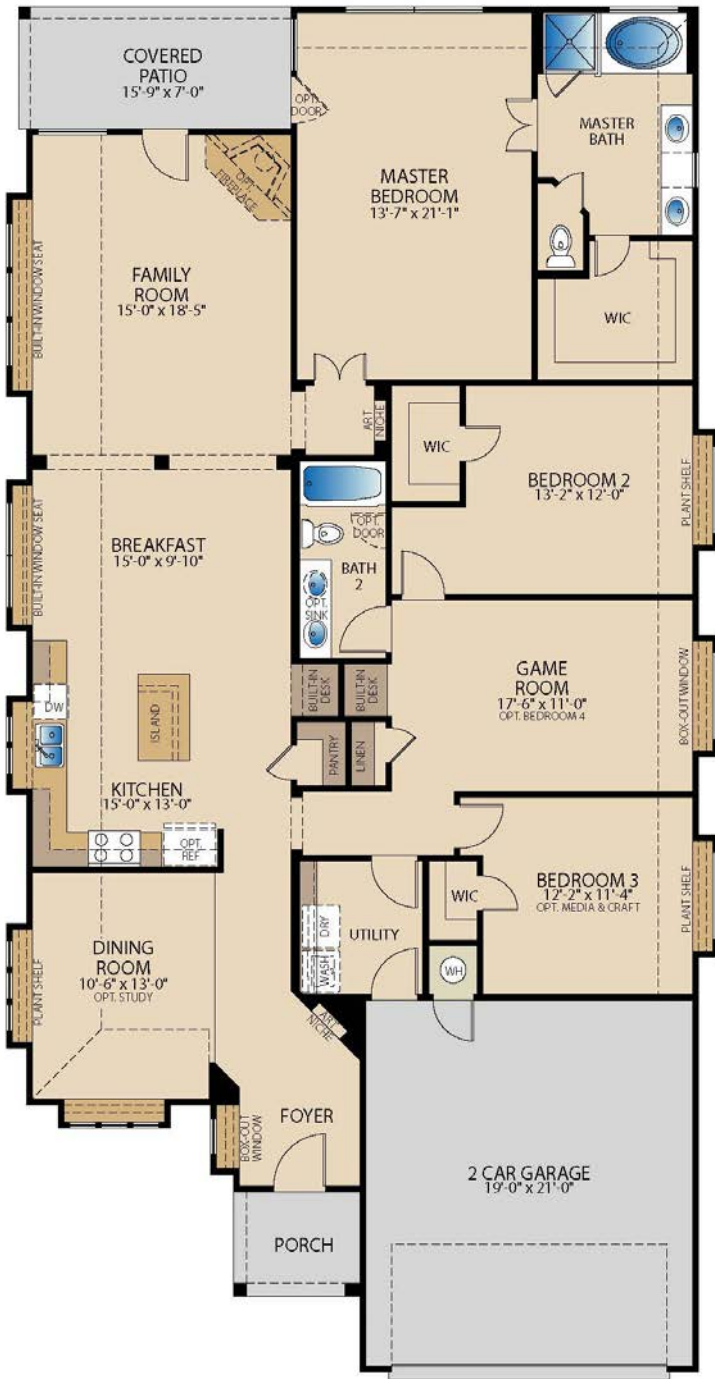

The Coral Cay

PLAN 52335

ELEVATION A

View photos and more!

HOME FEATURES

3

2

2

2,335

Covered Patio | Game Room | Utility Room | Foyer
Window Seats | Walk-in Closets | Extra Storage

ELEVATION B

ELEVATION C

The Coral Cay

PLAN 52335

© Pacesetter Homes, LLC. Unauthorized use of this plan is a violation of the U.S. Copyright Act Title 17 of the U.S. Code. Floorplans and Elevations are subject to change without notice. The Floorplans and Elevations represented are artistic concepts. The actual construction plan may differ in features, dimensions, and colors offered. All square footage is approximate living area. Your Pacesetter representative will be happy to provide specific and current details. Updated 06/02/2021.