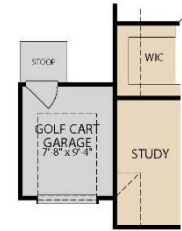

# Pinehurst

Plan 62135 | 1 Story | 3 Bedrooms | 2.5 Bathrooms

OPT. GOLF CART GARAGE

OPT. 3 CAR GARAGE 2

OPT. FIREPLACE

OPT. 3 CAR GARAGE W/ EXERCISE

OPT. GOLF GARAGE W/ EXERCISE

# Pinehurst

Plan 62135 | 1 Story | 3 Bedrooms | 2.5 Bathrooms

Pinehurst C

 [pacesetterhometexas.com](https://www.pacesetterhometexas.com)

© Pacesetter Homes, LLC. Unauthorized use of this plan is a violation of the U.S. Copyright Act Title 17 of the U.S. Code. Floorplans and Elevations are subject to change without notice. The Floor plans and elevations represented, are artistic concepts. The actual construction plan may differ in features, dimensions, and colors offered. All square footage is approximate living area. Your Pacesetter representative will be happy to provide specific and current details. Elevations shown with optional stone.