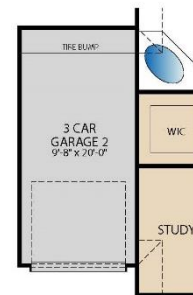

# Pinehurst

Plan 62135 | 1 Story | 3 Bedrooms | 2.5 Bathrooms

OPT. GOLF CART GARAGE

OPT. 3 CAR GARAGE 2

OPT. FIREPLACE

OPT. 3 CAR GARAGE W/ EXERCISE

OPT. GOLF GARAGE W/ EXERCISE

# Pinehurst

Plan 62135 | 1 Story | 3 Bedrooms | 2.5 Bathrooms

Pinehurst C

 [pacesetterhometexas.com](https://www.pacesetterhometexas.com)

© Pacesetter Homes, LLC. Unauthorized use of this plan is a violation of the U.S. Copyright Act Title 17 of the U.S. Code. Floorplans and Elevations are subject to change without notice. The Floor plans and elevations represented, are artistic concepts. The actual construction plan may differ in features, dimensions, and colors offered. All square footage is approximate living area. Your Pacesetter representative will be happy to provide specific and current details. Elevations shown with optional stone.