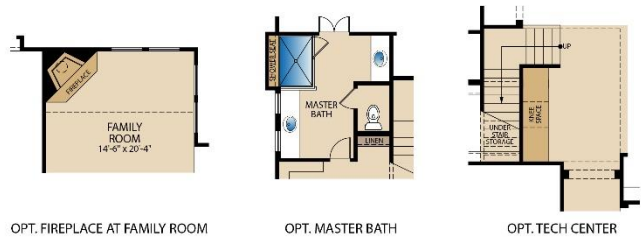

Dormer

Plan 52568 | 2 Story | 4 Bedrooms | 2.5 Bathrooms

FIRST FLOOR

SECOND FLOOR

OPT. FIREPLACE AT FAMILY ROOM

OPT. MASTER BATH

OPT. TECH CENTER

OPT. 2 1/2-CAR GARAGE

OPT. STUDY AT DINING

OPT. BEDROOM 5 AT DINING

Dormer

Plan 52568 | 2 Story | 4 Bedrooms | 2.5 Bathrooms

Dormer D

Dormer E