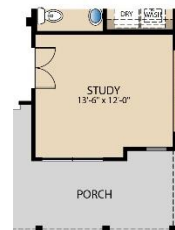

Dormer

Plan 52568 | 2 Story | 4 Bedrooms | 2.5 Bathrooms

FIRST FLOOR

SECOND FLOOR

OPT. FIREPLACE AT FAMILY ROOM

OPT. MASTER BATH

OPT. TECH CENTER

OPT. 2 1/2-CAR GARAGE

OPT. STUDY AT DINING

OPT. BEDROOM 5 AT DINING

Dormer

Plan 52568 | 2 Story | 4 Bedrooms | 2.5 Bathrooms

Dormer D

Dormer E