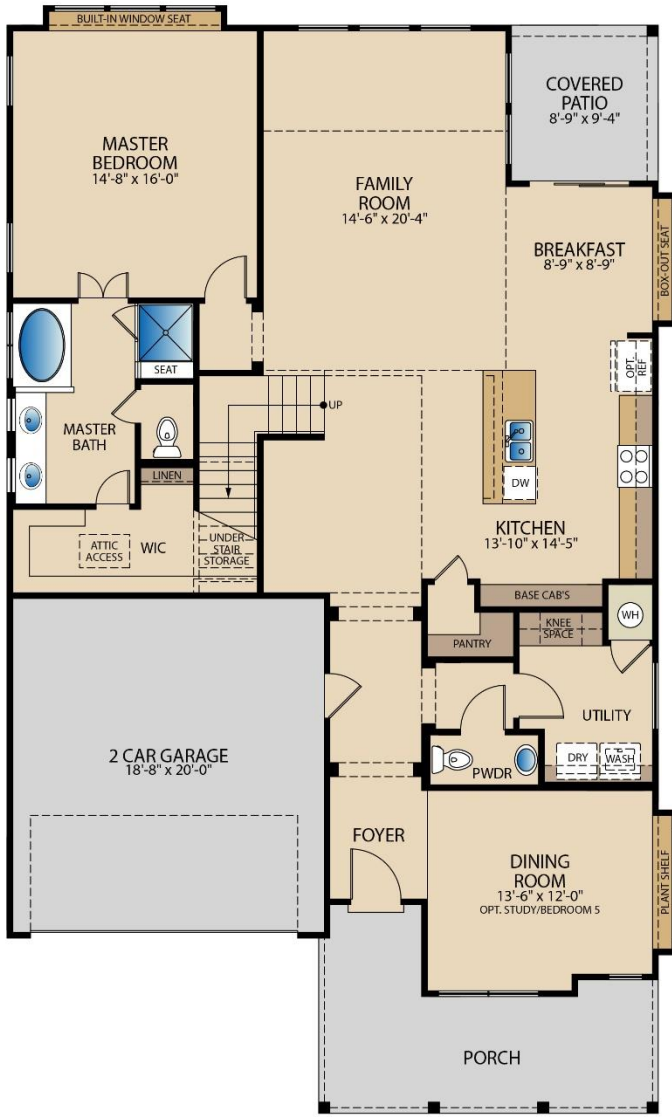

Dormer

Plan 52568 | 2 Story | 4 Bedrooms | 2.5 Bathrooms

FIRST FLOOR

SECOND FLOOR

OPT. FIREPLACE AT FAMILY ROOM

OPT. MASTER BATH

OPT. TECH CENTER

OPT. 2 1/2-CAR GARAGE

OPT. STUDY AT DINING

OPT. BEDROOM 5 AT DINING

Dormer

Plan 52568 | 2 Story | 4 Bedrooms | 2.5 Bathrooms

Dormer D

Dormer E