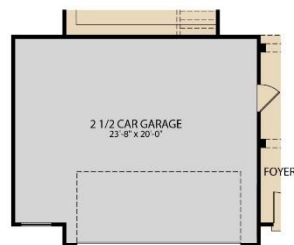

Dormer

Plan 52568 | 2 Story | 4 Bedrooms | 2.5 Bathrooms

FIRST FLOOR

SECOND FLOOR

OPT. FIREPLACE AT FAMILY ROOM

OPT. MASTER BATH

OPT. TECH CENTER

OPT. 2 1/2-CAR GARAGE

OPT. STUDY AT DINING

OPT. BEDROOM 5 AT DINING

Dormer

Plan 52568 | 2 Story | 4 Bedrooms | 2.5 Bathrooms

Dormer D

Dormer E