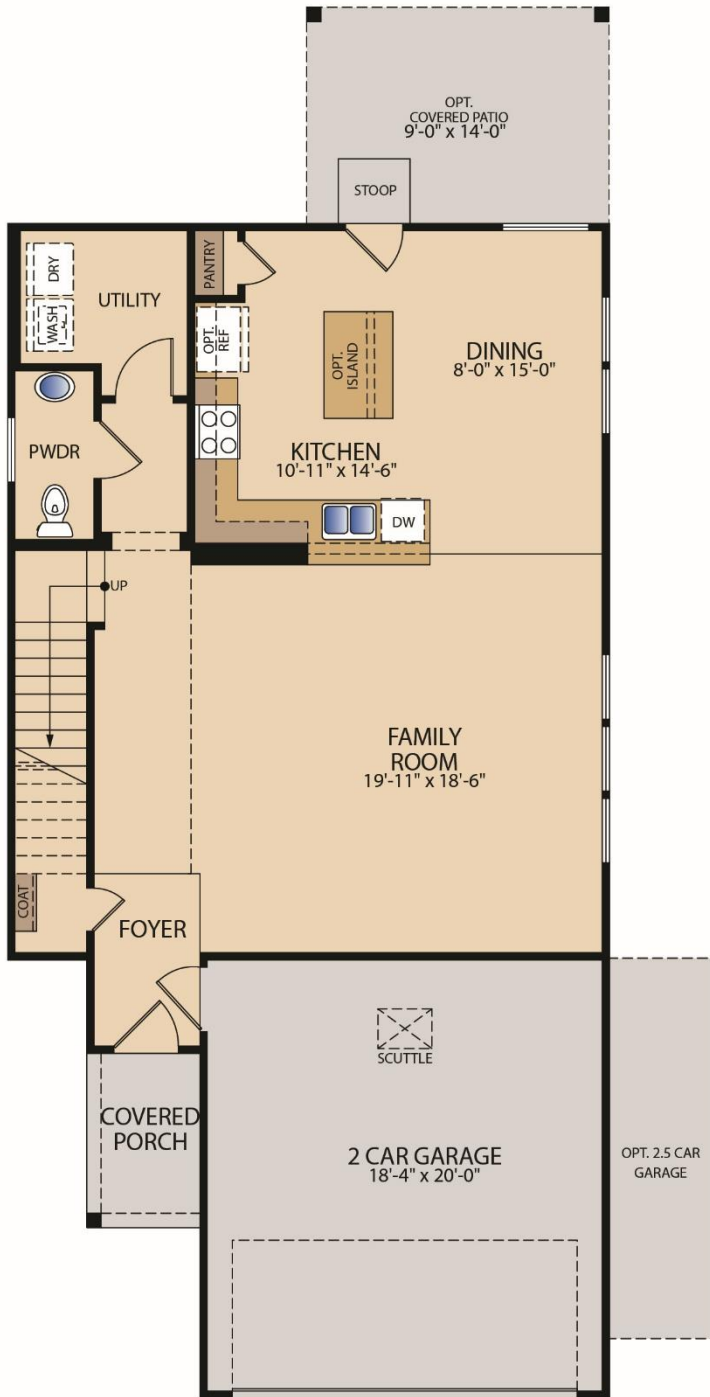

# Stonewall

Plan 41798 | 2 Story | 3 Bedrooms | 2.5 Bathrooms

pacesetterhomestexas.com

© Pacesetter Homes, LLC. Unauthorized use of this plan is a violation of the U.S. Copyright Act Title 17 of the U.S. Code. Floorplans and Elevations are subject to change without notice. The Floor plans and elevations represented, are artistic concepts. The actual construction plan may differ in features, dimensions, and colors offered. All square footage is approximate living area. Your Pacesetter representative will be happy to provide specific and current details. Elevations shown with optional stone.

# Stonewall

Plan 41798 | 2 Story | 3 Bedrooms | 2.5 Bathrooms

Stonewall A with siding

Stonewall A with masonry

Stonewall B with siding

Stonewall B with masonry

Stonewall C with siding

Stonewall C with masonry

Stonewall D with siding

Stonewall D with masonry

 [pacesetterhometexas.com](https://www.pacesetterhometexas.com)

© Pacesetter Homes, LLC. Unauthorized use of this plan is a violation of the U.S. Copyright Act Title 17 of the U.S. Code. Floorplans and Elevations are subject to change without notice. The Floor plans and elevations represented, are artistic concepts. The actual construction plan may differ in features, dimensions, and colors offered. All square footage is approximate living area. Your Pacesetter representative will be happy to provide specific and current details. Elevations shown with optional stone.