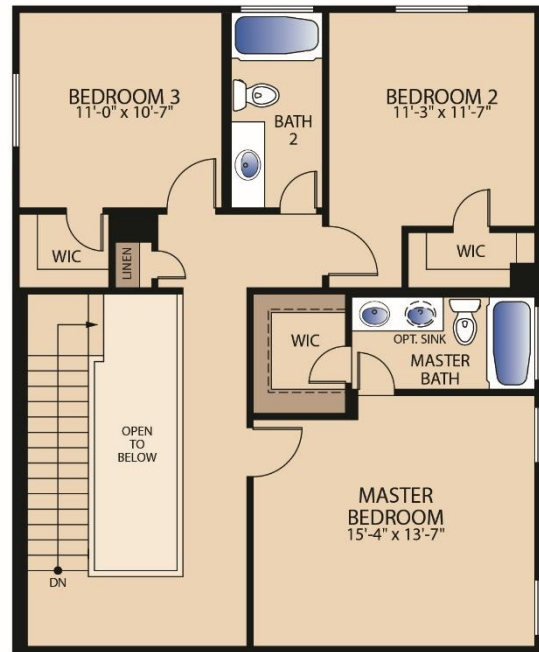

# Stonewall

Plan 41798 | 2 Story | 3 Bedrooms | 2.5 Bathrooms

pacesetterhomestexas.com

© Pacesetter Homes, LLC. Unauthorized use of this plan is a violation of the U.S. Copyright Act Title 17 of the U.S. Code. Floorplans and Elevations are subject to change without notice. The Floor plans and elevations represented, are artistic concepts. The actual construction plan may differ in features, dimensions, and colors offered. All square footage is approximate living area. Your Pacesetter representative will be happy to provide specific and current details. Elevations shown with optional stone.

# Stonewall

Plan 41798 | 2 Story | 3 Bedrooms | 2.5 Bathrooms

Stonewall A with siding

Stonewall A with masonry

Stonewall B with siding

Stonewall B with masonry

Stonewall C with siding

Stonewall C with masonry