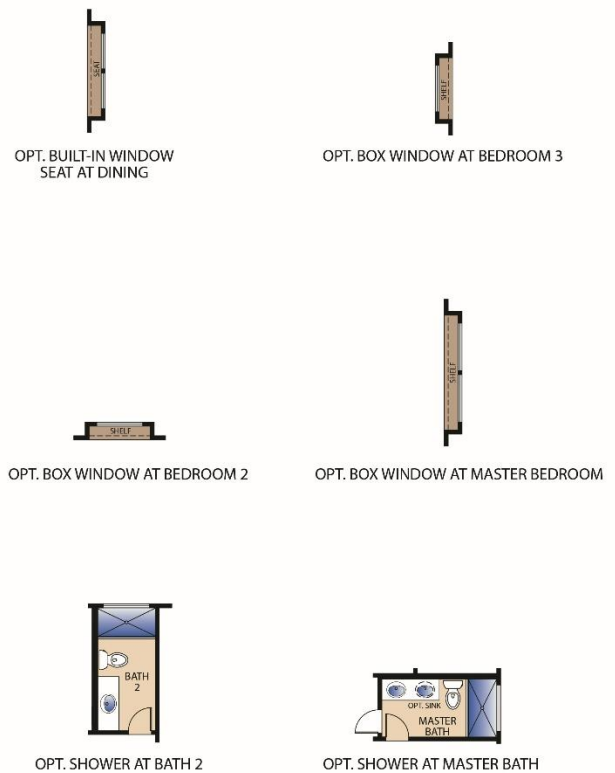

# Stonewall

Plan 41798 | 2 Story | 3 Bedrooms | 2.5 Bathrooms

pacesetterhomestexas.com

© Pacesetter Homes, LLC. Unauthorized use of this plan is a violation of the U.S. Copyright Act Title 17 of the U.S. Code. Floorplans and Elevations are subject to change without notice. The Floor plans and elevations represented, are artistic concepts. The actual construction plan may differ in features, dimensions, and colors offered. All square footage is approximate living area. Your Pacesetter representative will be happy to provide specific and current details. Elevations shown with optional stone.

# Stonewall

Plan 41798 | 2 Story | 3 Bedrooms | 2.5 Bathrooms

Stonewall A with siding

Stonewall A with masonry

Stonewall B with siding

Stonewall B with masonry

Stonewall C with siding

Stonewall C with masonry