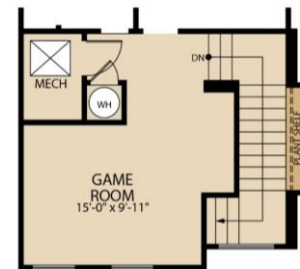

Duplex M2428

Emo (Unit A) | 2 Story | 2 Bedrooms | 1.5 Bathrooms

Moody (Unit B) | 2 Story | 3 Bedrooms | 2.5 Bathrooms

UNIT A

UNIT B

FIRST FLOOR

OPT. GAME ROOM AT BEDROOM 3

UNIT A

UNIT B

SECOND FLOOR

Duplex M2428

Emo - Moody

 pacesetterhomestexas.com

© Pacesetter Homes, LLC. Unauthorized use of this plan is a violation of the U.S. Copyright Act Title 17 of the U.S. Code. Floorplans and Elevations are subject to change without notice. The Floor plans and elevations represented, are artistic concepts. The actual construction plan may differ in features, dimensions, and colors offered. All square footage is approximate living area. Your Pacesetter representative will be happy to provide specific and current details. Elevations shown with optional stone.