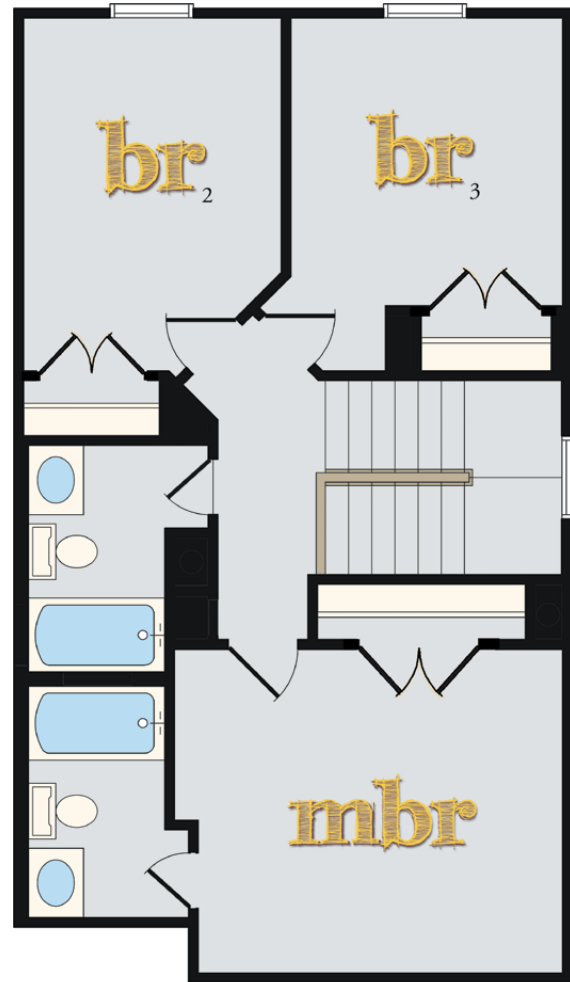

©2005 The Harder Organization

Floor 1

Floor 2

Optional
Master Bath
Shower @ Tub

2 Story ■ 3 Bedrooms ■ 2.5 Bathrooms ■ 1303 Square Feet

Front Elevation A

Front Elevation B

Elevation C also available but not shown (see sales representative)