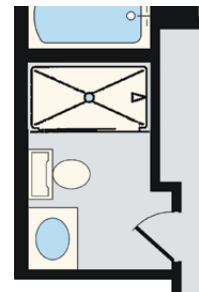

©2005 The Harder Organization

Floor 1

Floor 2

Optional
Master Bath
Shower @ Tub

2 Story ■ 3 Bedrooms ■ 2.5 Bathrooms ■ 1303 Square Feet

Front Elevation A

Front Elevation B

Elevation C also available but not shown (see sales representative)