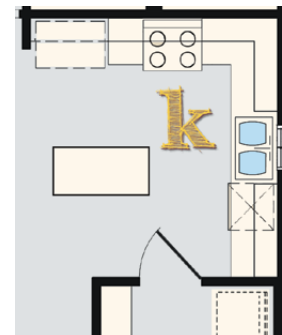

Optional
Master Bath
Shower @ Tub

Optional
Island in Kitchen

©2003 The Harder Organization

1 Story ■ 3 Bedrooms ■ 2 Bathrooms ■ 1100 Square Feet

Elevation A

Front Elevation B

Front Elevation C