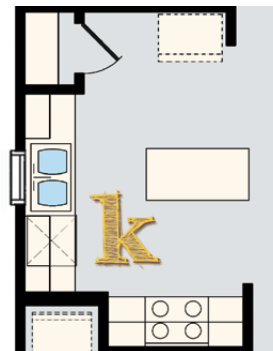

Optional
Master Bath
Shower @ Tub

Optional
Island in Kitchen

©2003 The Harder Organization

1 Story ■ 2 Bedrooms ■ 2 Bathrooms ■ 1016 Square Feet

Front Elevation A

Front Elevation B