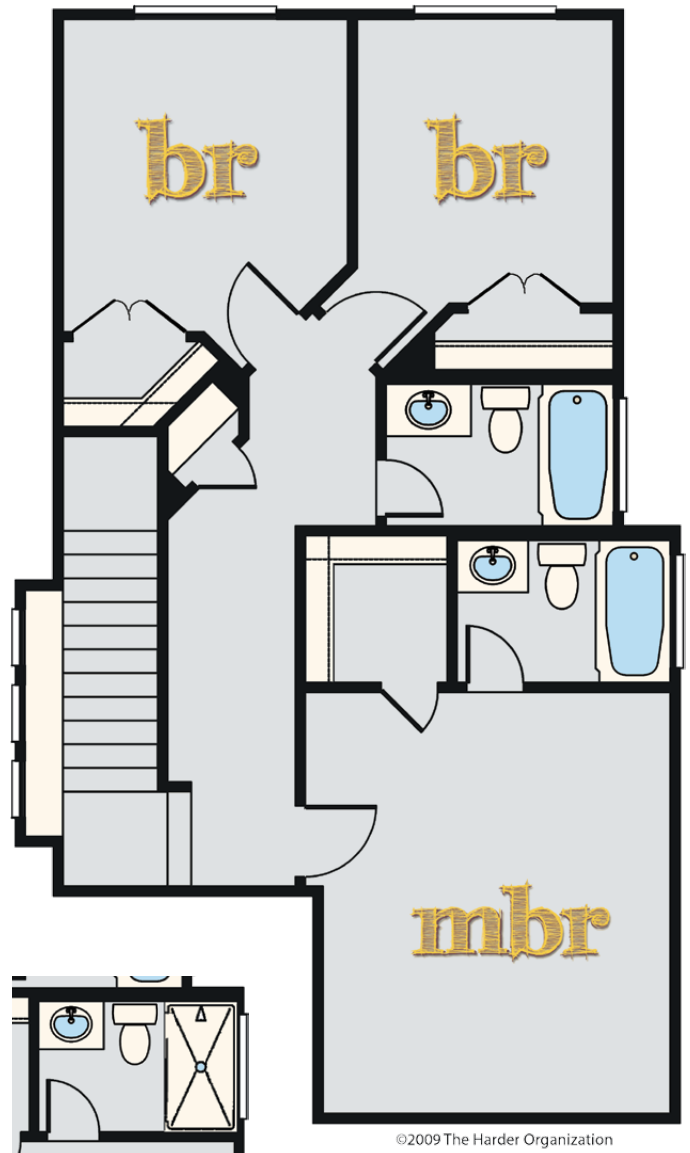

©2009 The Harder Organization

Floor 1

©2009 The Harder Organization

Floor 2

Optional Master Bath  
Shower @ Tub

2 Story ■ 3 Bedrooms ■ 2.5 Bathrooms ■ 1321 Square Feet

Elevation L

Elevation M