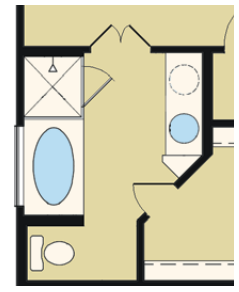

Optional Master Bath 1

Optional Master Bath 2

Optional Fireplace in Family

©2001 Kipp Flores Architects

1 Story ■ 3 Bedrooms ■ 2 Bathrooms ■ 1631 Square Feet

Front Elevation A

Front Elevation C