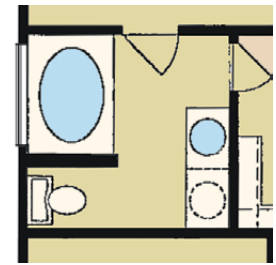

©2001 Kipp Flores Architects

Optional Covered Patio

Optional Master Bath w/ Garden Tub

Optional Master Bath w/ Shower

1 Story ■ 3 Bedrooms ■ 2 Bathrooms ■ 1295 Square Feet

Front Elevation A

Front Elevation C