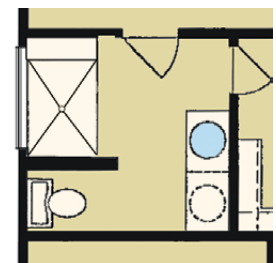

©2001 Kipp Flores Architects

Optional Covered Patio

Optional Master Bath w/ Garden Tub

Optional Master Bath w/ Shower

1 Story ■ 3 Bedrooms ■ 2 Bathrooms ■ 1295 Square Feet

Front Elevation A

Front Elevation C