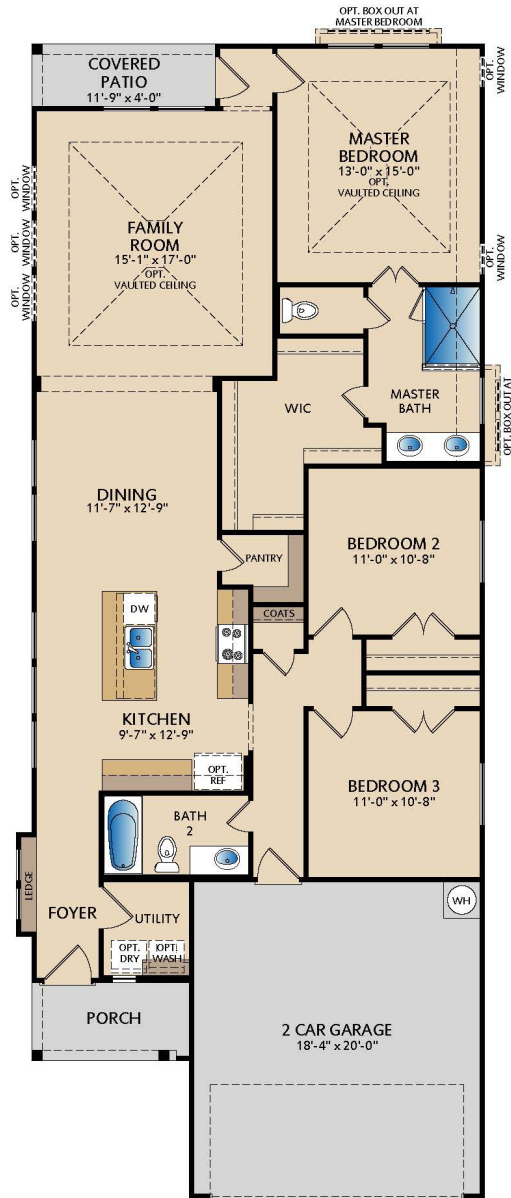

## Floor Plan Highlights

1 Story | Covered Patio

3	2	2	1,648
			
			Base Sq. Ft.

**ELEVATION A**

**ELEVATION B**

**ELEVATION C BRICK**

**ELEVATION C**

**PACESETTER  
HOMES**

# The Meridian

PLAN 41648

FLOOR PLAN