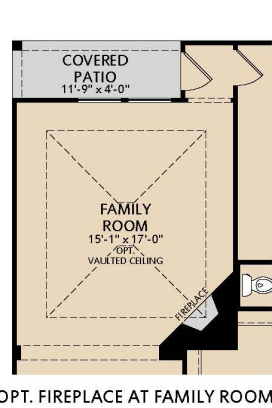

## Floor Plan Highlights

1 Story | Covered Patio

3	2	2	1,648
			
			Base Sq. Ft.

**ELEVATION A**

**ELEVATION B**

**ELEVATION C BRICK**

**ELEVATION C**

**PACESETTER  
HOMES**

# The Meridian

PLAN 41648

FLOOR PLAN