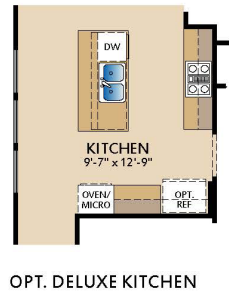

## Floor Plan Highlights

1 Story | Covered Patio

3	2	2	1,648
			
			Base Sq. Ft.

**ELEVATION A**

**ELEVATION B**

**ELEVATION C BRICK**

**ELEVATION C**

**PACESETTER  
HOMES**

# The Meridian

PLAN 41648

FLOOR PLAN